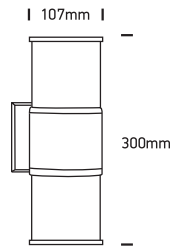

INSTALLATION MANUAL

67098

100-240V | E27 | 2x20W | IP54 | Die cast

Warnings:

1. Make sure that the product is installed properly before connecting to electricity.
2. Do not cover the fitting.
3. Maintenance and installation should only be carried out by a professional electrician.