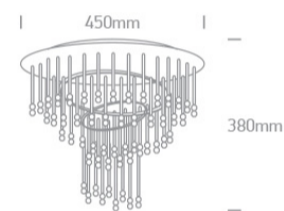

New 2021 Edition 2&gt;Decorative

62164B

Classic Ceiling Decorative 6xG9 lamps fitting.

Complies with standard EN60598-1 and any other specific standards.

## Dimensions

## Physical Specification

Item Group	New 2021 Edition 2
Family	Decorative
Order Code	62164B
Colour	Chrome
Material	Metal + glass rods + glass
Shape	Circular
Height	380mm
Diameter	450mm
Surface Ceiling	Yes
Indoor	Yes
Adjustable	No