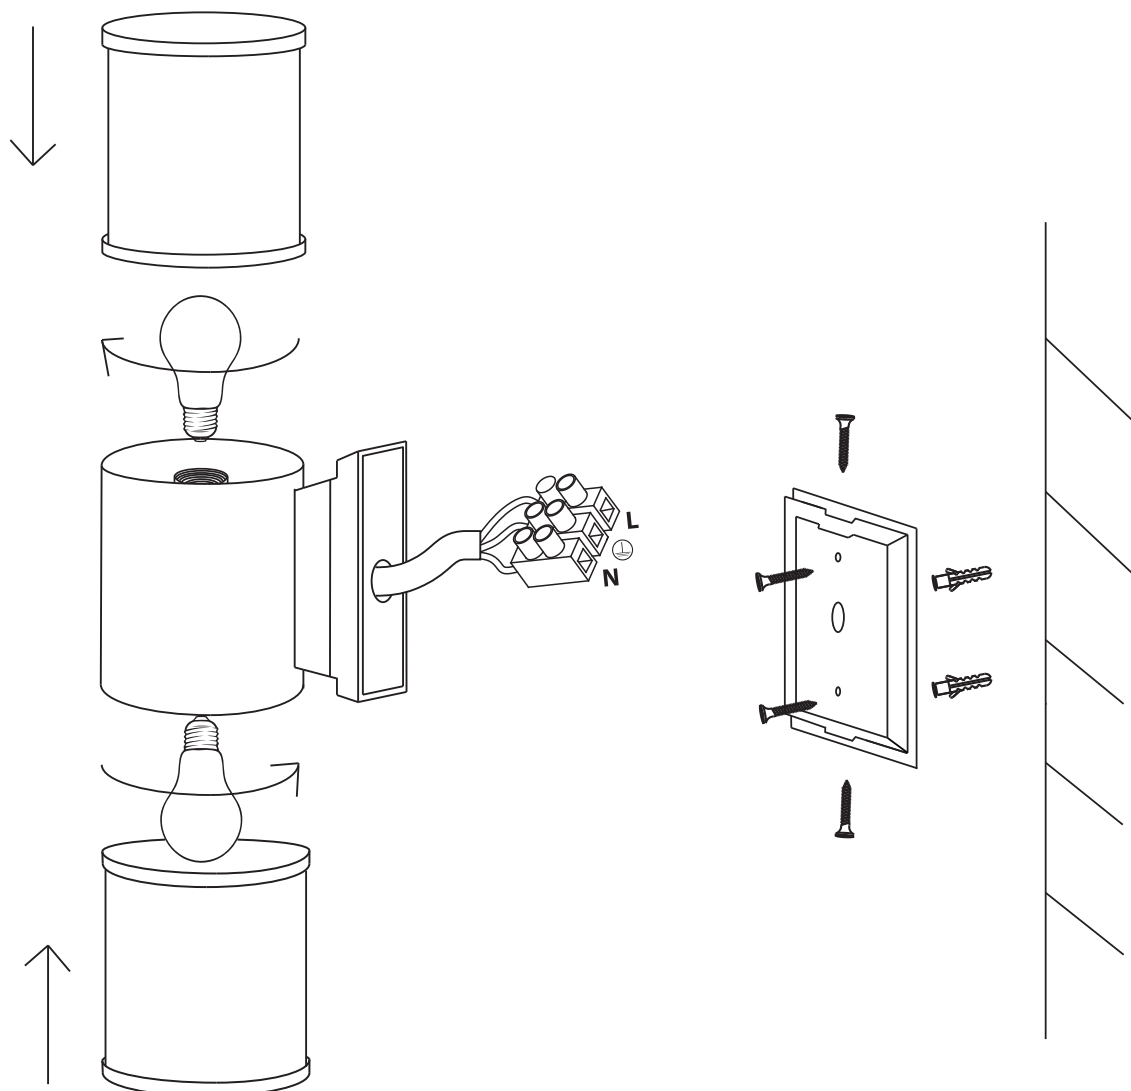

INSTALLATION MANUAL

67098

100-240V | E27 | 2x20W | IP54 | Die cast

Warnings:

1. Make sure that the product is installed properly before connecting to electricity.
2. Do not cover the fitting.
3. Maintenance and installation should only be carried out by a professional electrician.