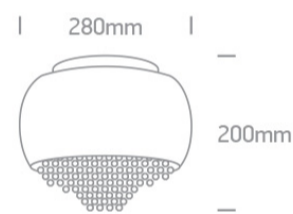

New 2021 Edition 2&gt;Decorative

62170A

Classic Ceiling Decorative 4xG9 lamps fitting.

Complies with standard EN60598-1 and any other specific standards.

## Dimensions

## Physical Specification

Item Group	New 2021 Edition 2
Family	Decorative
Order Code	62170A
Colour	Copper
Material	Metal + glass
Shape	Circular
Height	200mm
Diameter	280mm
Surface Ceiling	Yes
Indoor	Yes
Adjustable	No