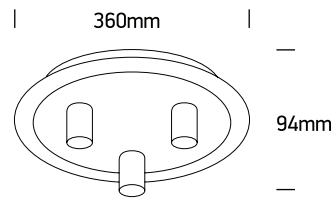

INSTALLATION MANUAL

62172B

100-240V | E27 | 3 x 12W | IP20 | Metal

one
LIGHT

Warnings:

1. Make sure that the product is installed properly before connecting to electricity.
2. Do not cover the fitting.
3. Maintenance and installation should only be carried out by a professional electrician.