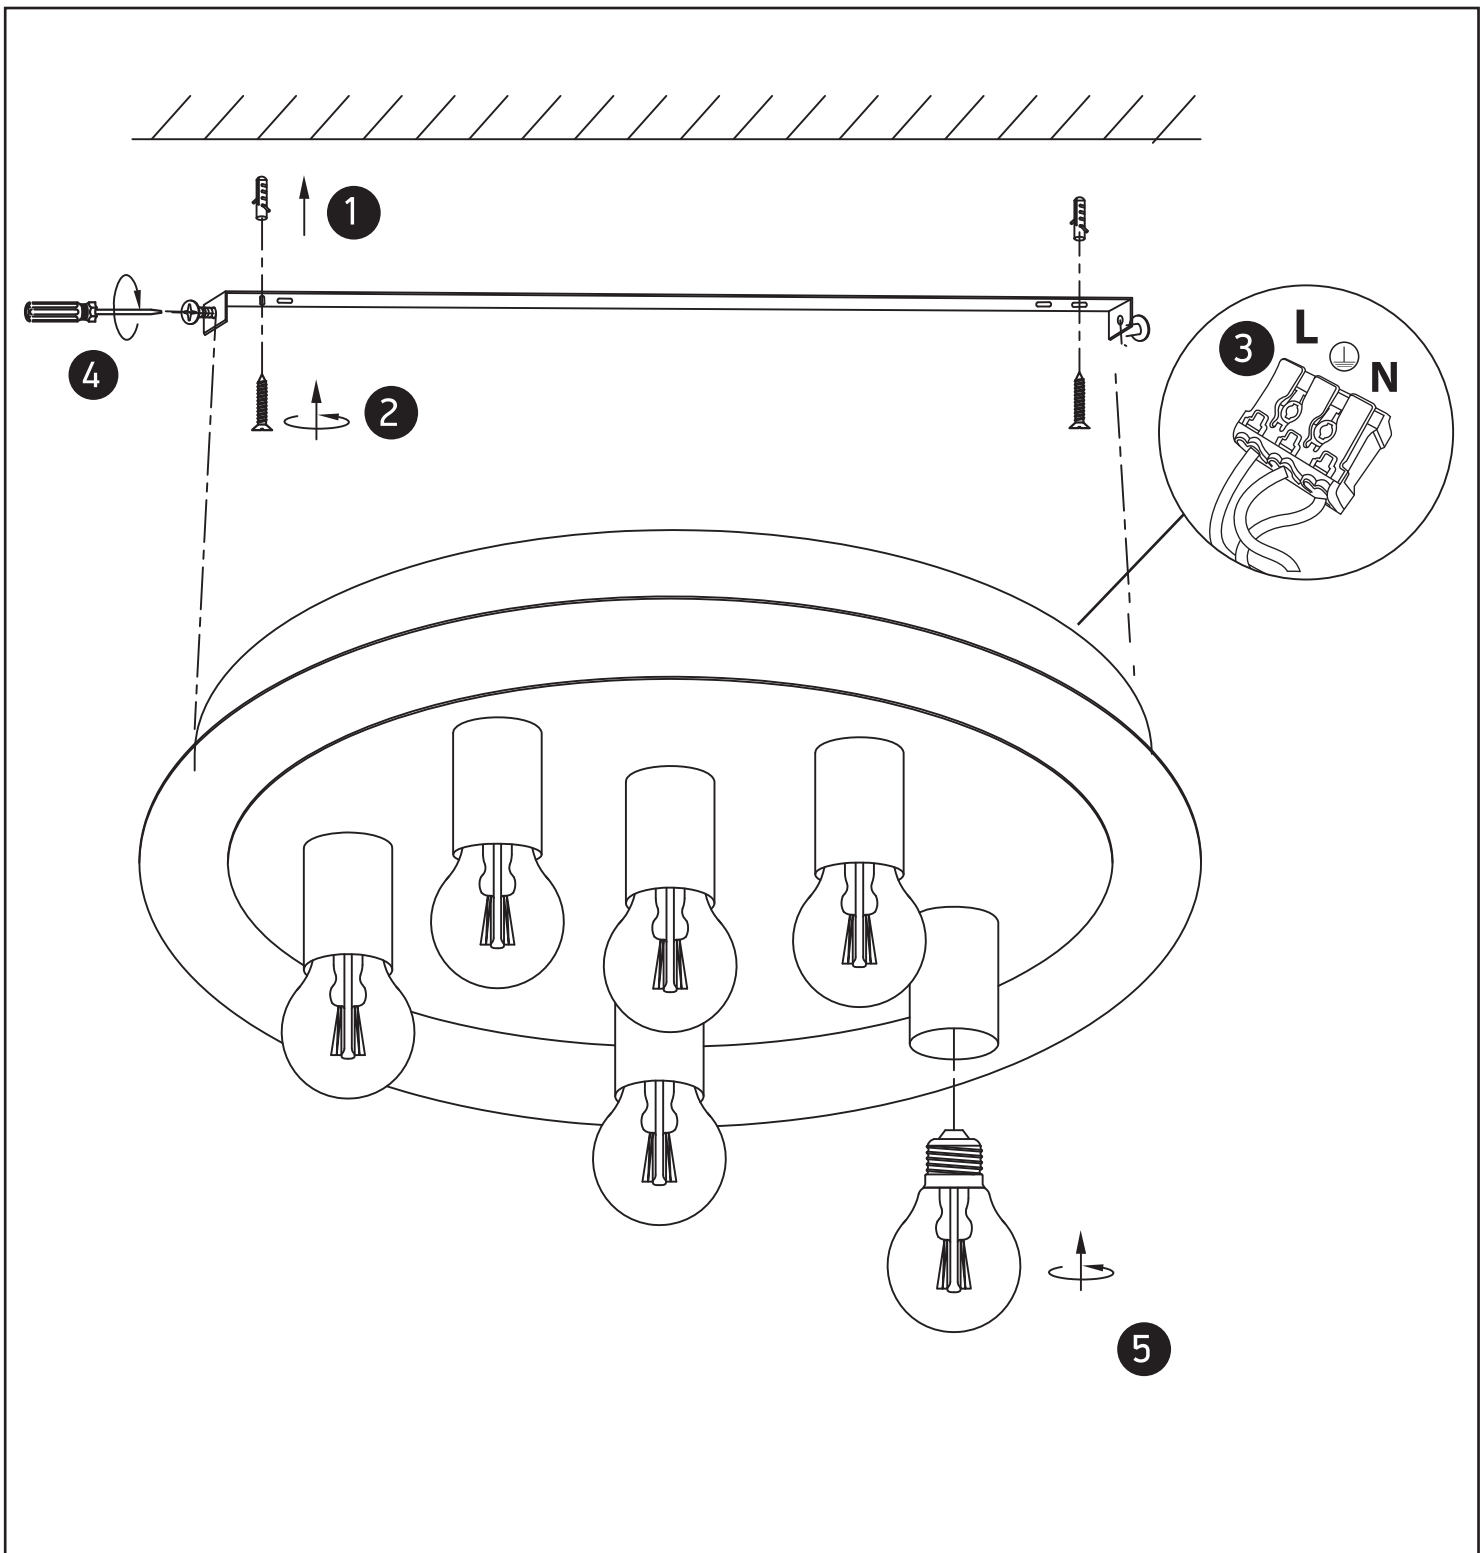

INSTALLATION MANUAL

62172C

100-240V | E27 | 6 x 12W | IP20 | Metal

one
LIGHT

Warnings:

1. Make sure that the product is installed properly before connecting to electricity.
2. Do not cover the fitting.
3. Maintenance and installation should only be carried out by a professional electrician.