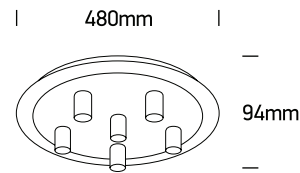

INSTALLATION MANUAL

62172C

100-240V | E27 | 6 x 12W | IP20 | Metal

one
LIGHT

Warnings:

1. Make sure that the product is installed properly before connecting to electricity.
2. Do not cover the fitting.
3. Maintenance and installation should only be carried out by a professional electrician.