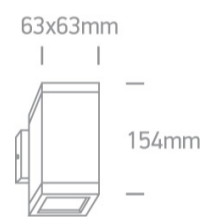

12 Wall &amp; Ceiling&gt;GU10 Outdoor Cubes Die cast

67130A/B

GU10, 2X35W, wall outdoor cube, IP54.

Complies with standard EN60598-1 and any other specific standards.

## Dimensions

## Physical Specification

|              |                             |
|--------------|-----------------------------|
| Item Group   | 12 Wall & Ceiling           |
| Family       | GU10 Outdoor Cubes Die cast |
| Order Code   | 67130A/B                    |
| Colour       | Black                       |
| Material     | Die Cast                    |
| Shape        | Rectangular                 |
| Length       | 63mm                        |
| Width        | 63mm                        |
| Height       | 154mm                       |
| Surface Wall | Yes                         |
| Indoor       | Yes                         |
| Outdoor      | Yes                         |

## Packing Info

Box Length

9,5cm

Box Width

9cm

Box Height

16cm

Box Weight