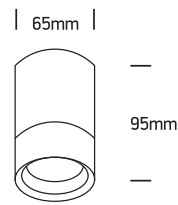

INSTALLATION MANUAL

67130C

100-240V | MR16 | GU10 | 10W | IP54 | Die cast

Warnings:

1. Make sure that the product is installed properly before connecting to electricity.
2. Do not cover the fitting.
3. Maintenance and installation should only be carried out by a professional electrician.