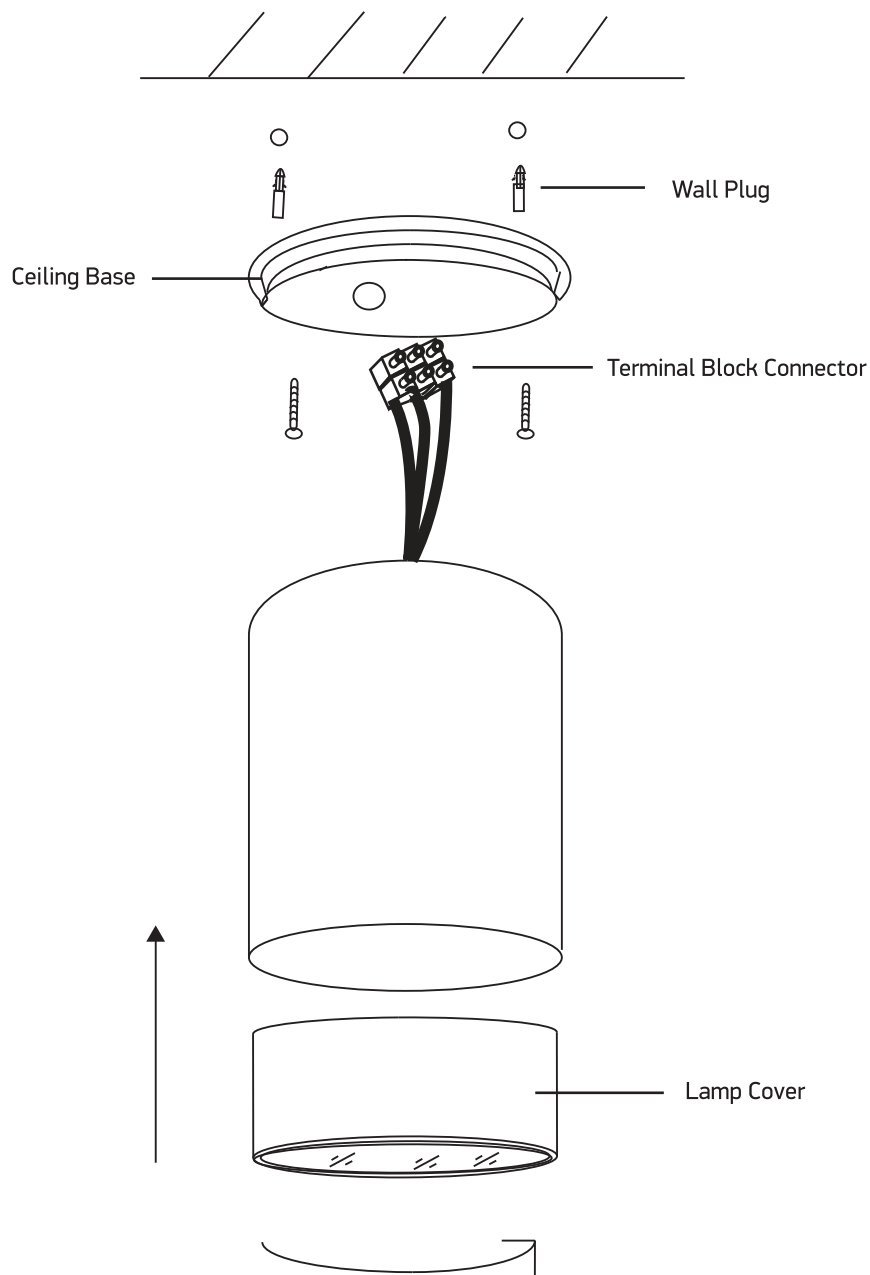

INSTALLATION MANUAL

67130C

100-240V | MR16 | GU10 | 10W | IP54 | Die cast

Warnings:

1. Make sure that the product is installed properly before connecting to electricity.
2. Do not cover the fitting.
3. Maintenance and installation should only be carried out by a professional electrician.