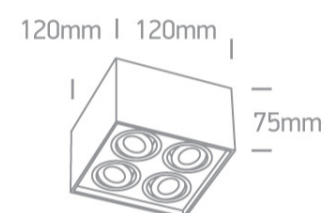

## Dimensions

## Physical Specification

Item Group	13 Wall & Ceiling LED
Family	Indoor Mini Series Natural aluminium
Order Code	62401AL/D/15
Colour	Aluminium
Material	Natural Aluminium
Shape	Rectangular
Length	120mm
Width	120mm
Height	75mm
Surface Ceiling	Yes
Indoor	Yes
Adjustable	2 Directions