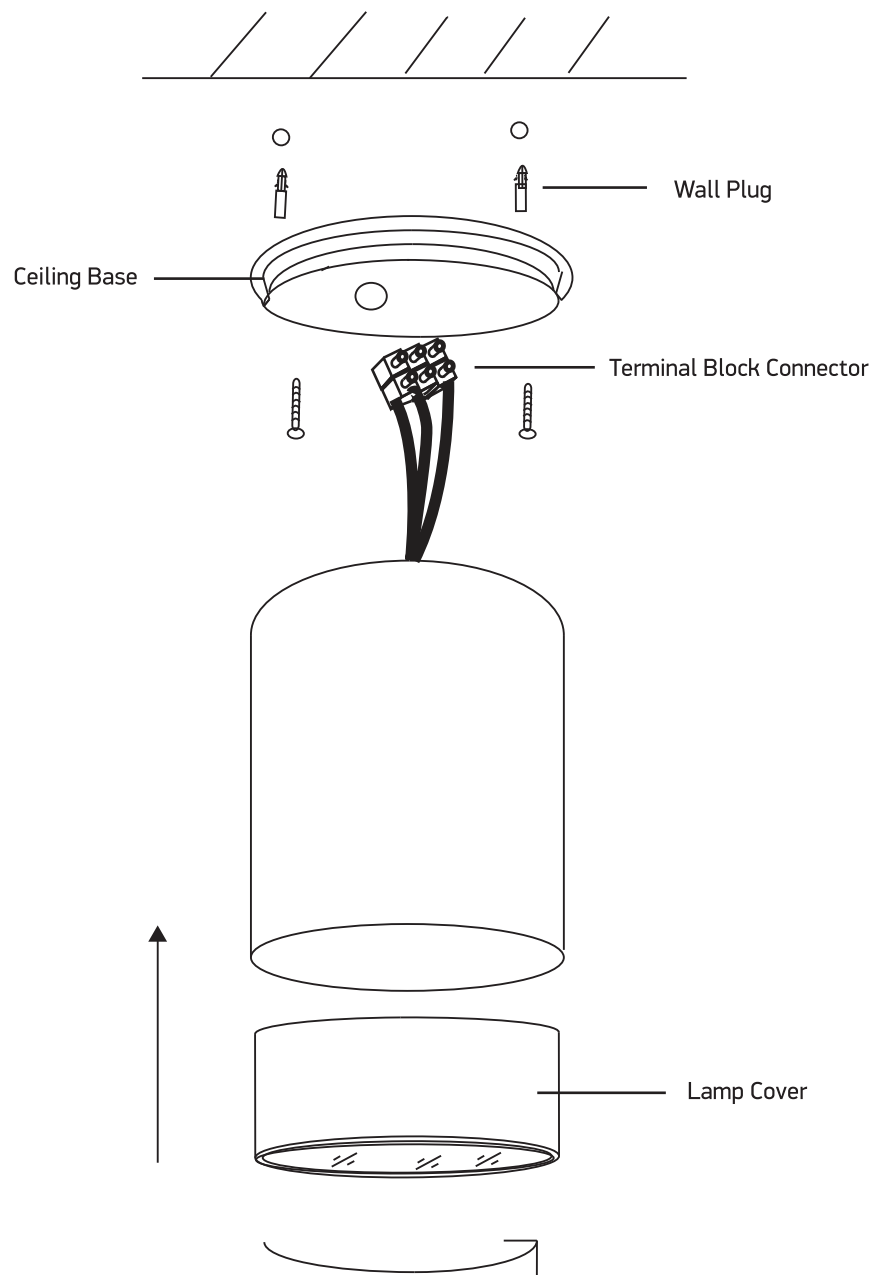

# INSTALLATION MANUAL

67130C

100-240V | MR16 | GU10 | 10W | IP54 | Die cast

## Warnings:

1. Make sure that the product is installed properly before connecting to electricity.
2. Do not cover the fitting.
3. Maintenance and installation should only be carried out by a professional electrician.