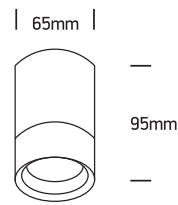

# INSTALLATION MANUAL

67130C

100-240V | MR16 | GU10 | 10W | IP54 | Die cast