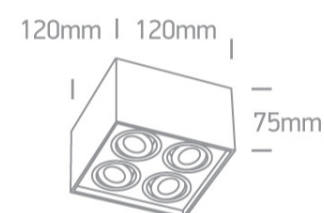

## Dimensions

## Physical Specification

Item Group	13 Wall & Ceiling LED
Family	Indoor Mini Series Natural aluminium
Order Code	62401AL/W/15
Colour	Aluminium
Material	Natural Aluminium
Shape	Rectangular
Length	120mm
Width	120mm
Height	75mm
Surface Ceiling	Yes
Indoor	Yes
Adjustable	2 Directions