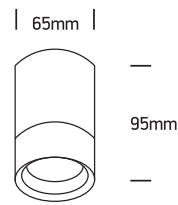

INSTALLATION MANUAL

67130C

100-240V | MR16 | GU10 | 10W | IP54 | Die cast

one
LIGHT

Warnings:

1. Make sure that the product is installed properly before connecting to electricity.
2. Do not cover the fitting.
3. Maintenance and installation should only be carried out by a professional electrician.