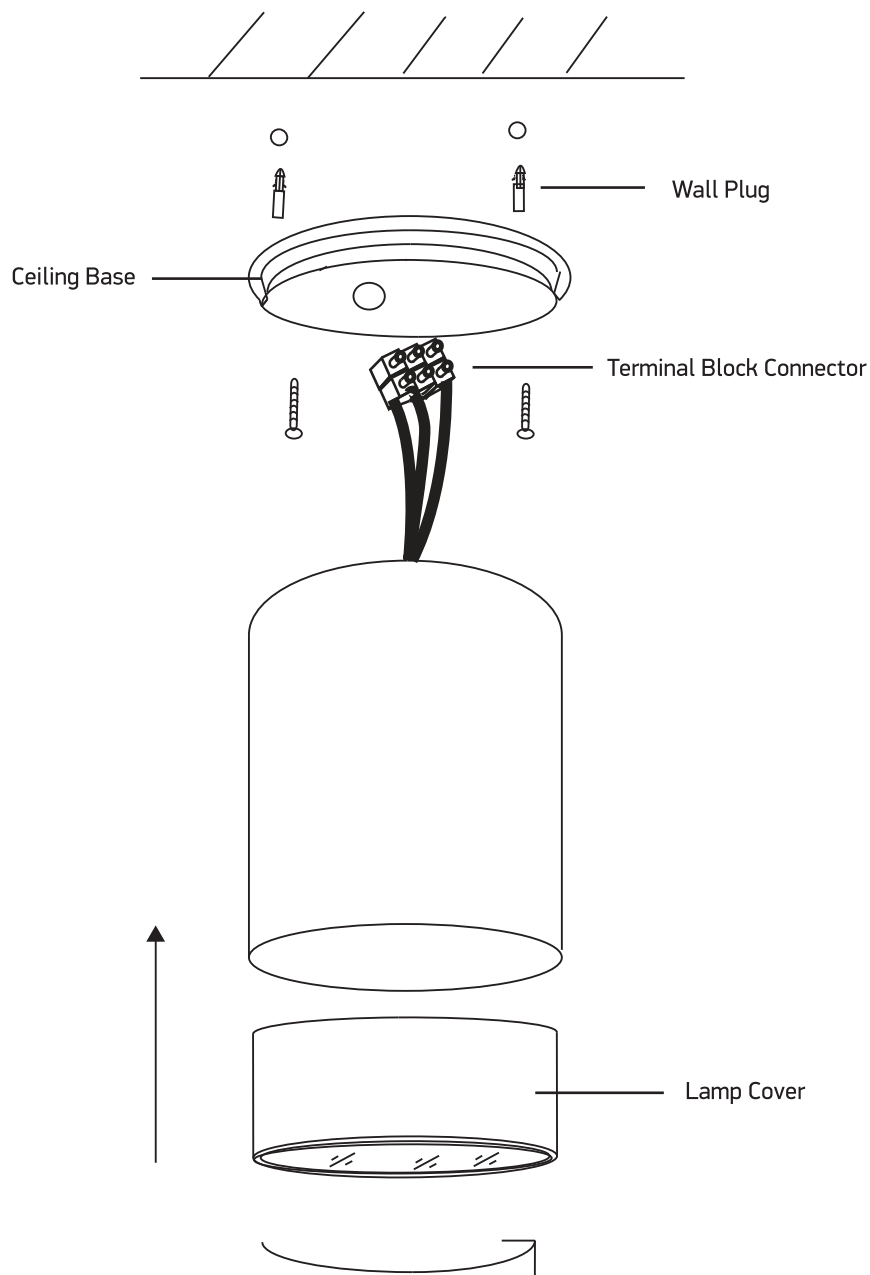

INSTALLATION MANUAL

67130C

100-240V | MR16 | GU10 | 10W | IP54 | Die cast

one
LIGHT

Warnings:

1. Make sure that the product is installed properly before connecting to electricity.
2. Do not cover the fitting.
3. Maintenance and installation should only be carried out by a professional electrician.