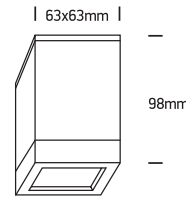

INSTALLATION MANUAL

67130D

100-240V | MR16 | GU10 | 35W | IP54 | Die cast

Warnings:

1. Make sure that the product is installed properly before connecting to electricity.
2. Do not cover the fitting.
3. Maintenance and installation should only be carried out by a professional electrician.