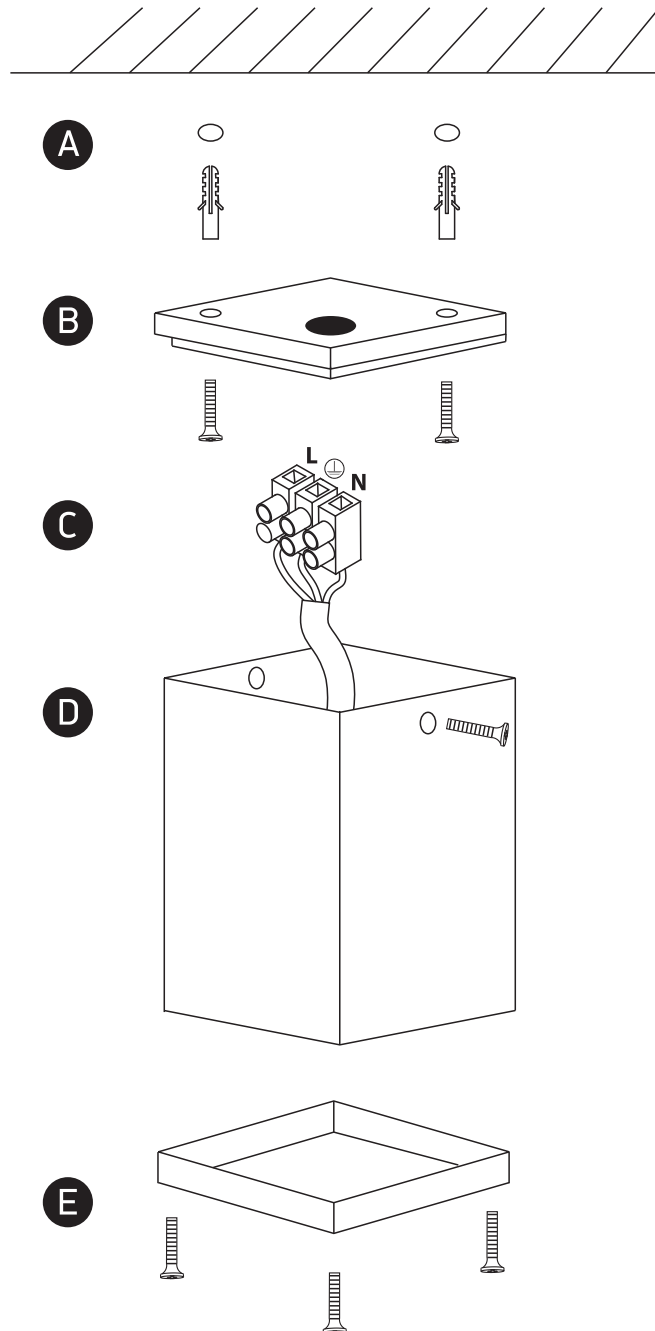

INSTALLATION MANUAL

67130D

100-240V | MR16 | GU10 | 35W | IP54 | Die cast

Warnings:

1. Make sure that the product is installed properly before connecting to electricity.
2. Do not cover the fitting.
3. Maintenance and installation should only be carried out by a professional electrician.