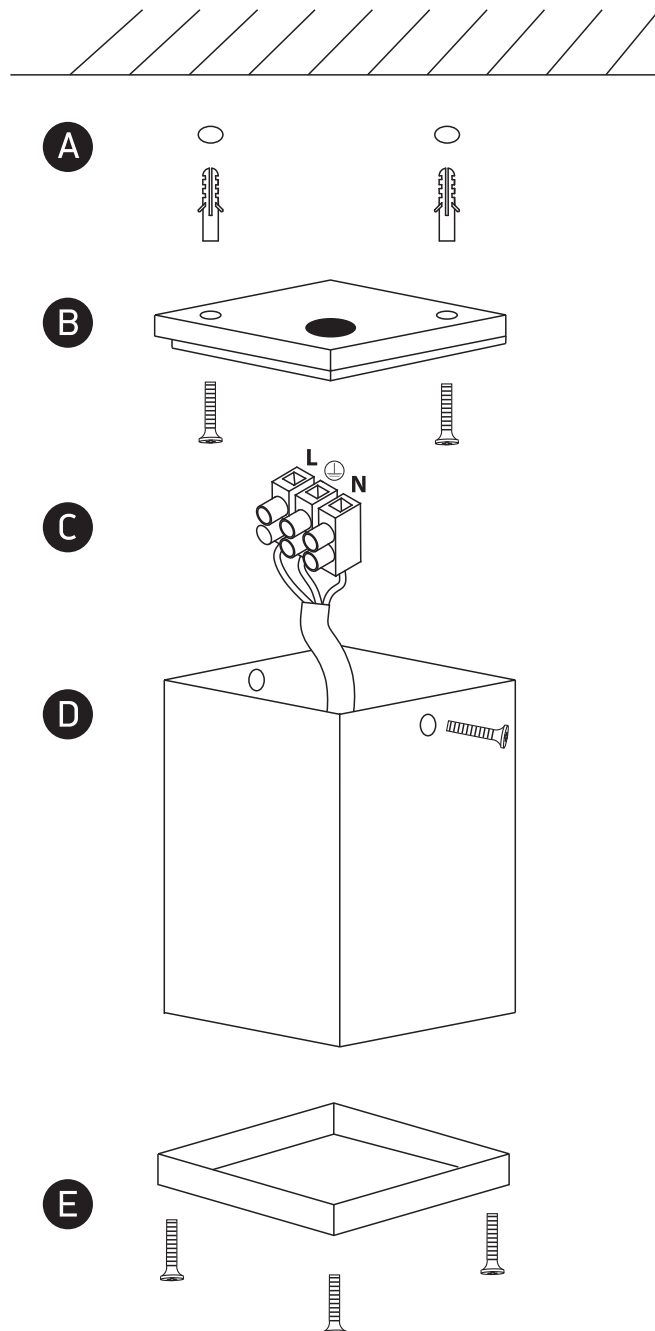

# INSTALLATION MANUAL

67130D

100-240V | MR16 | GU10 | 35W | IP54 | Die cast