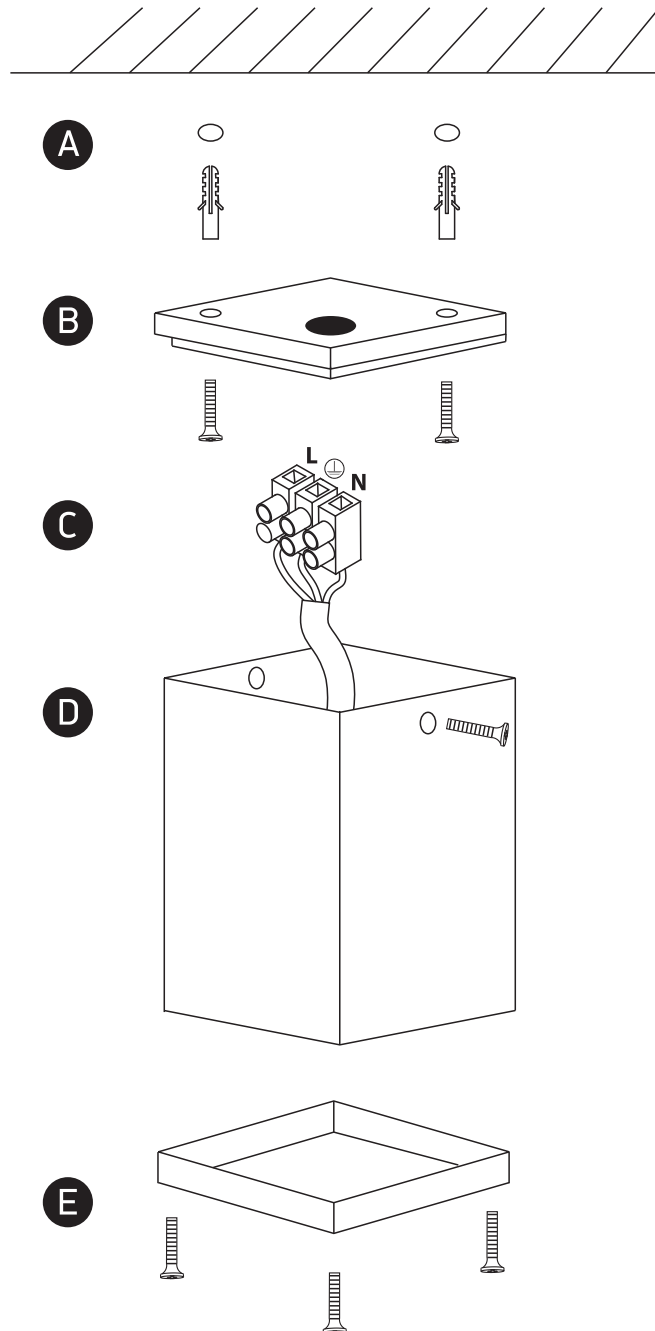

# INSTALLATION MANUAL

67130D

100-240V | MR16 | GU10 | 35W | IP54 | Die cast