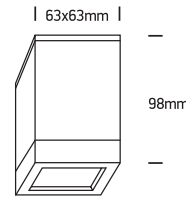

# INSTALLATION MANUAL

67130D

100-240V | MR16 | GU10 | 35W | IP54 | Die cast