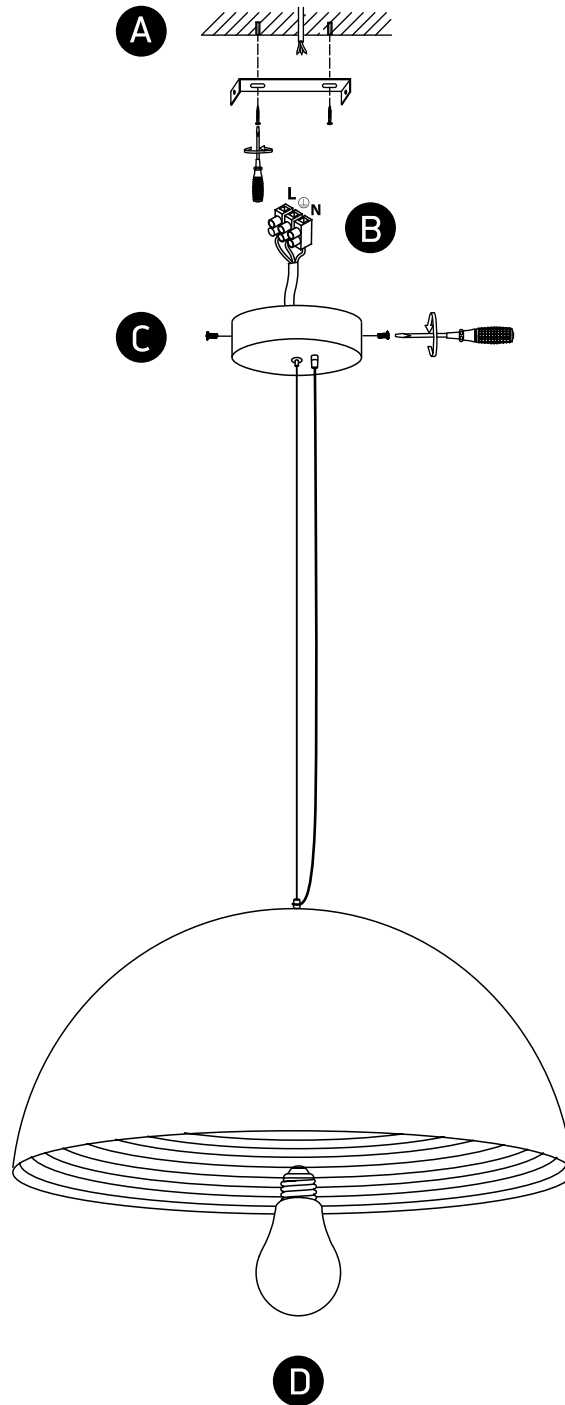

INSTALLATION MANUAL

63022

100-240V | E27 | 20W | IP20 | Aluminium

one
LIGHT

Warnings:

1. Fix the base on the ceiling.
2. Make sure that the product is installed properly before connecting to electricity.
3. Connect the AC power cable as shown in the above diagram.
4. Do not cover the fitting.
5. Maintenance and installation should only be carried out by a professional electrician.