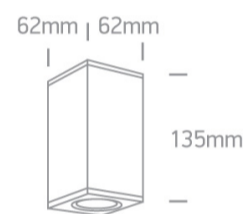

12 Wall & Ceiling>The GU10 Outdoor Cube Lights

67130DD/B

35W, GU10 MR16 Dark Light ceiling outdoor cube, IP54.

Complies with standard EN60598-1 and any other specific standards.

Downloads

Dimensions

Physical Specification

Item Group	12 Wall & Ceiling
Family	The GU10 Outdoor Cube Lights
Order Code	67130DD/B
Colour	Black
Material	Aluminium
Diffuser Material	Glass
Shape	Rectangular
Length	62mm
Width	62mm
Height	135mm
Surface Ceiling	Yes
Indoor	Yes

Yes

Packing Info

Box Length

7cm

Box Width

7cm

Box Height

15cm