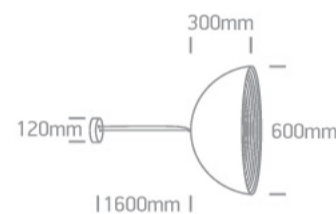

17 Pendants>Bowl Shade Pendant Range

63022B/B/BS

E27 20W Aluminium Bowl Shade pendant with 160cm suspension, IP20.

Complies with standard EN60598-1 and any other specific standards.

Downloads

Dimensions

Physical Specification

Item Group	17 Pendants
Family	Bowl Shade Pendant Range
Order Code	63022B/B/BS
Colour	Black-Brass
Material	Aluminium
Shape	Circular
Height	300mm
Diameter	600mm
Suspended Ceiling	Yes
Indoor	Yes
Adjustable	No