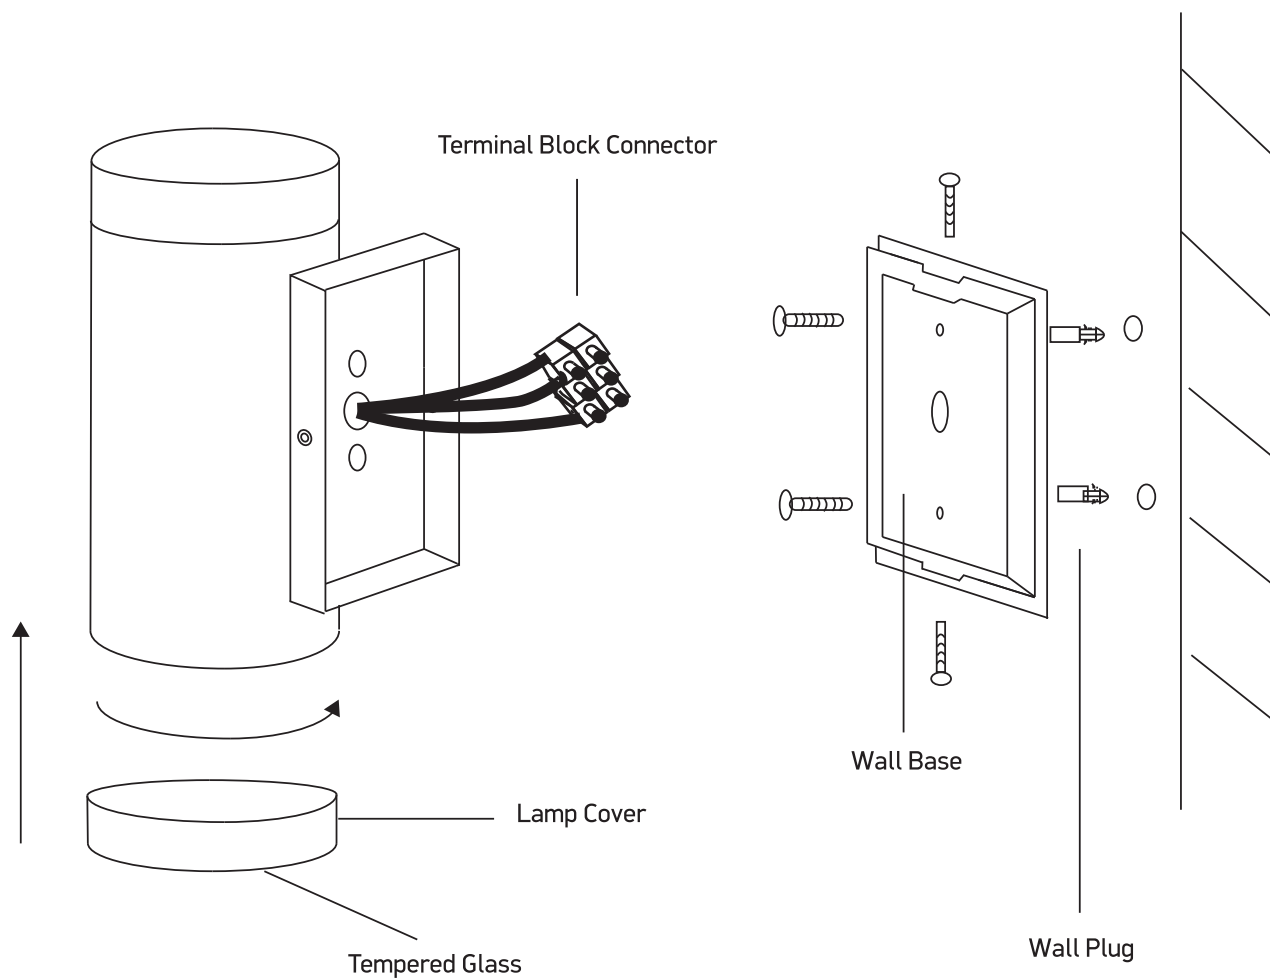

INSTALLATION MANUAL

67130E

one
LIGHT

100-240V | MR16 | GU10 | 35W | IP54 | Die cast

Warnings:

1. Make sure that the product is installed properly before connecting to electricity.
2. Do not cover the fitting.
3. Maintenance and installation should only be carried out by a professional electrician.