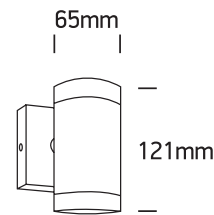

INSTALLATION MANUAL

67130E

one
LIGHT

100-240V | MR16 | GU10 | 35W | IP54 | Die cast

Warnings:

1. Make sure that the product is installed properly before connecting to electricity.
2. Do not cover the fitting.
3. Maintenance and installation should only be carried out by a professional electrician.