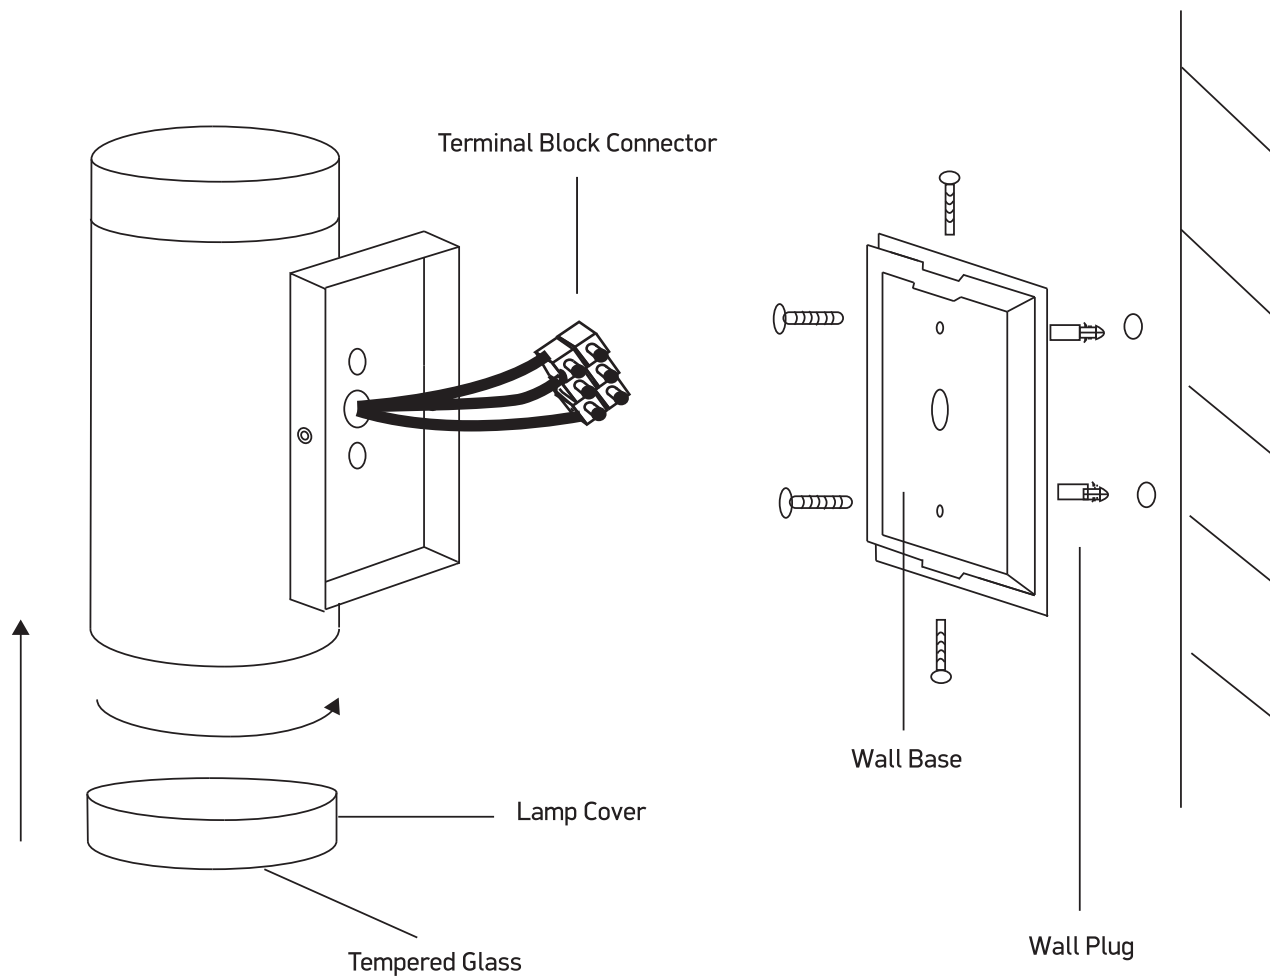

INSTALLATION MANUAL

67130E

one
LIGHT

100-240V | MR16 | GU10 | 35W | IP54 | Die cast

Warnings:

1. Make sure that the product is installed properly before connecting to electricity.
2. Do not cover the fitting.
3. Maintenance and installation should only be carried out by a professional electrician.