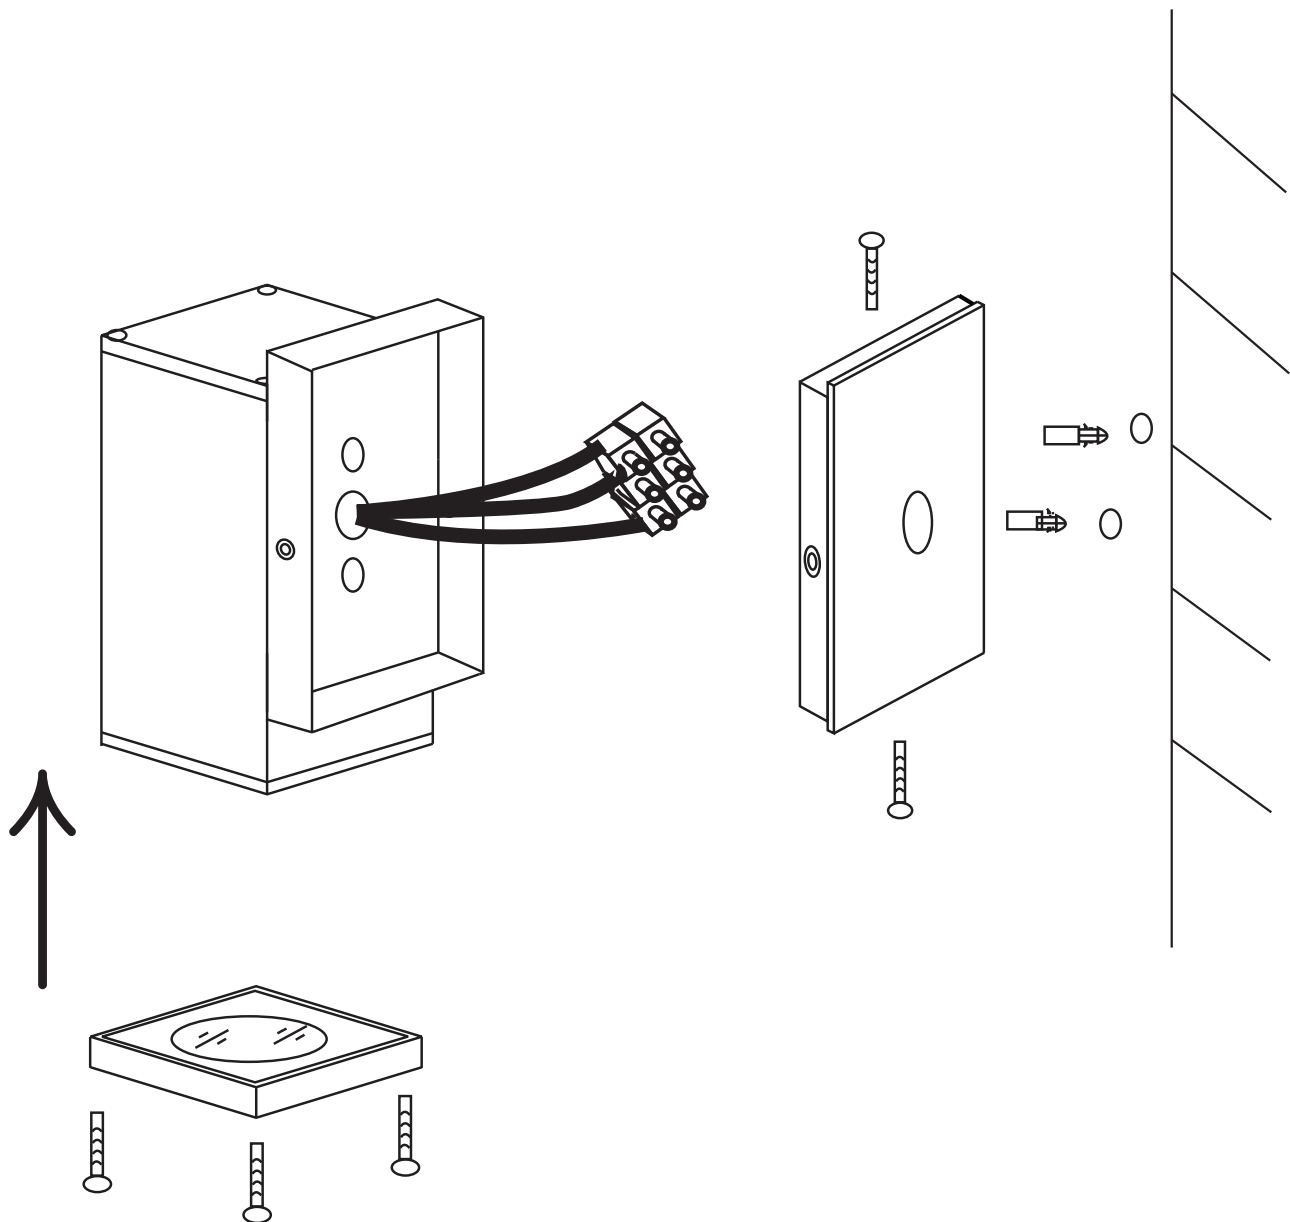

# INSTALLATION MANUAL

67130F

100-240V | MR16 | GU10 | 35W | IP54 | Die cast

## Warnings:

1. Make sure that the product is installed properly before connecting to electricity.
2. Do not cover the fitting.
3. Maintenance and installation should only be carried out by a professional electrician.