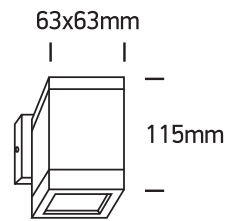

# INSTALLATION MANUAL

67130F

100-240V | MR16 | GU10 | 35W | IP54 | Die cast