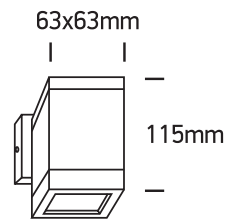

INSTALLATION MANUAL

67130F

100-240V | MR16 | GU10 | 35W | IP54 | Die cast

Warnings:

1. Make sure that the product is installed properly before connecting to electricity.
2. Do not cover the fitting.
3. Maintenance and installation should only be carried out by a professional electrician.