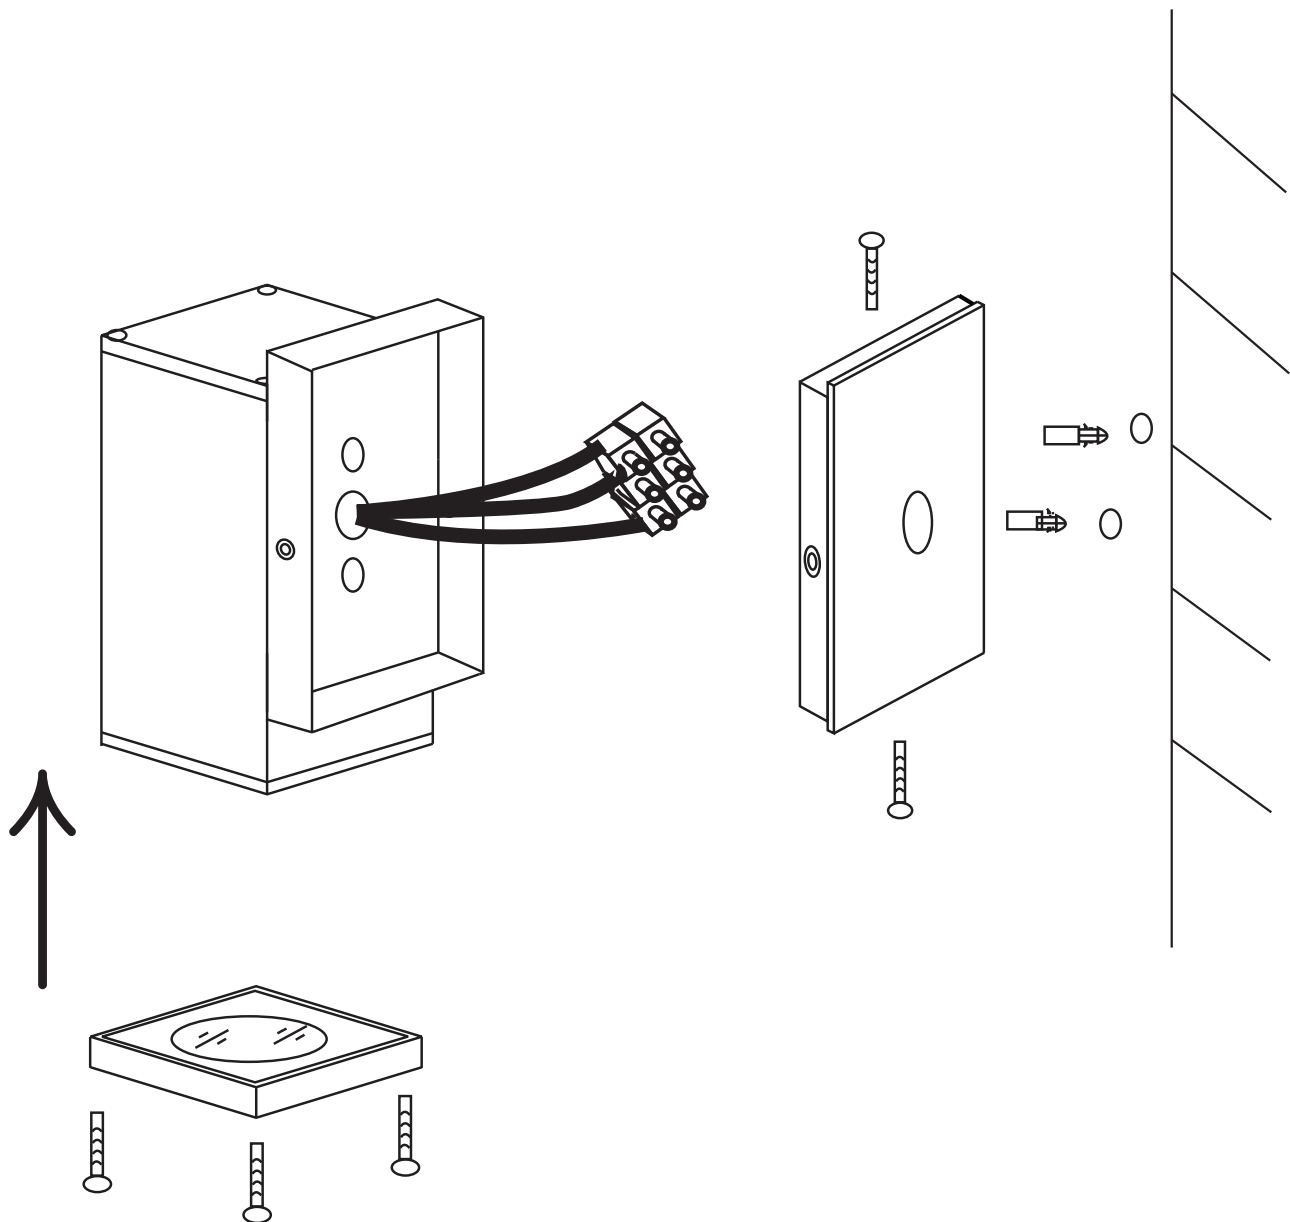

INSTALLATION MANUAL

67130F

100-240V | MR16 | GU10 | 35W | IP54 | Die cast

Warnings:

1. Make sure that the product is installed properly before connecting to electricity.
2. Do not cover the fitting.
3. Maintenance and installation should only be carried out by a professional electrician.