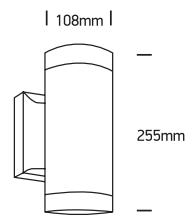

INSTALLATION MANUAL

67132

one
LIGHT

100-240V | PAR30 | E27 | 2x75W | IP54 | Die cast

Warnings:

1. Make sure that the product is installed properly before connecting to electricity.
2. Do not cover the fitting.
3. Maintenance and installation should only be carried out by a professional electrician.