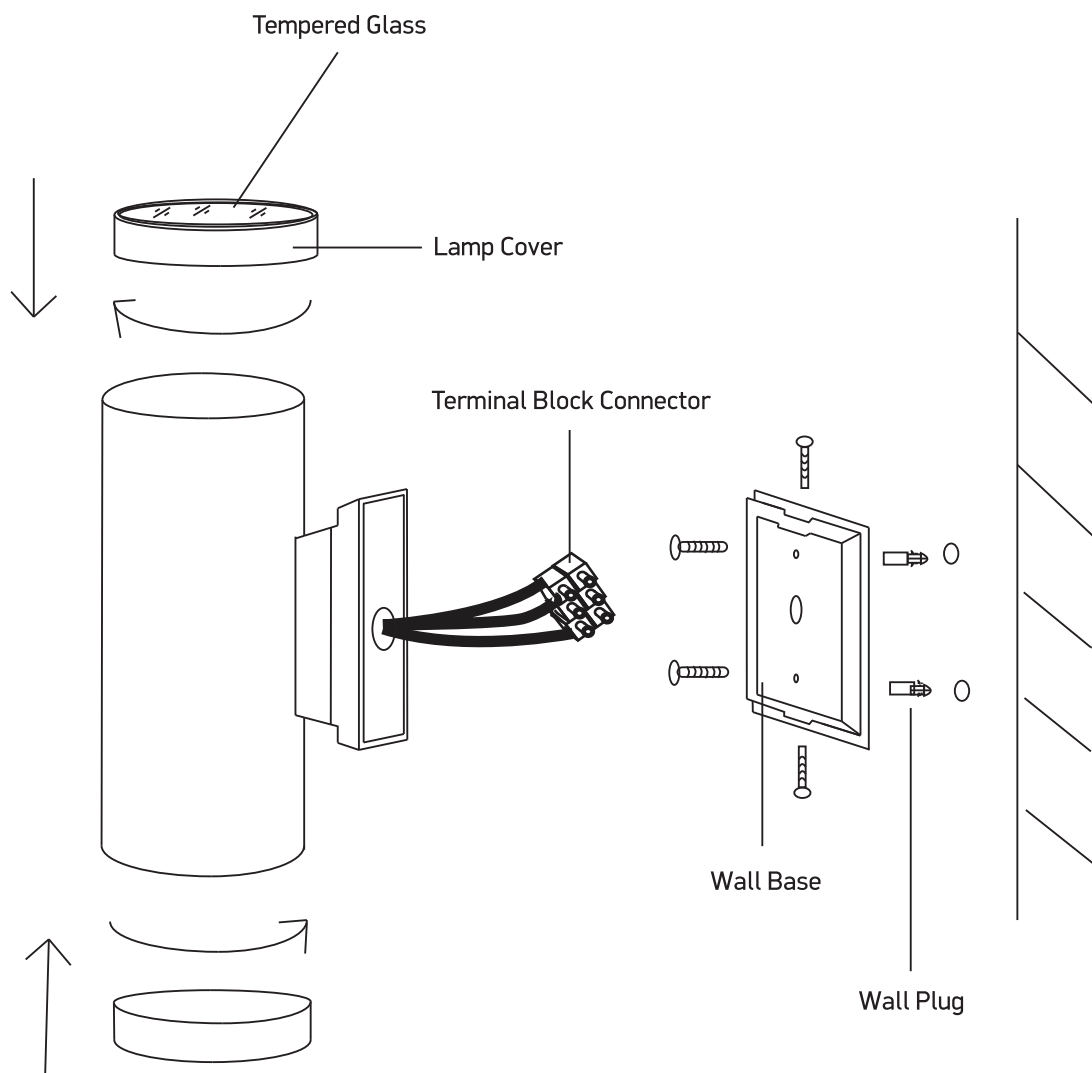

INSTALLATION MANUAL

67132

one
LIGHT

100-240V | PAR30 | E27 | 2x75W | IP54 | Die cast

Warnings:

1. Make sure that the product is installed properly before connecting to electricity.
2. Do not cover the fitting.
3. Maintenance and installation should only be carried out by a professional electrician.