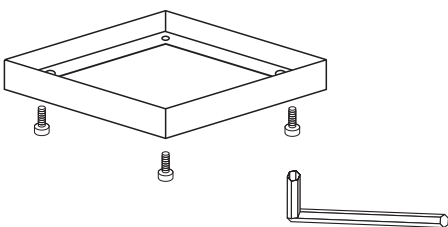

INSTALLATION MANUAL

67132A

100-240V | PAR30 | E27 | 2x75W | IP54 | Die cast

108x108mm

264mm

one
LIGHT

Warnings:

1. Make sure that the product is installed properly before connecting to electricity.
2. Do not cover the fitting.
3. Maintenance and installation should only be carried out by a professional electrician.