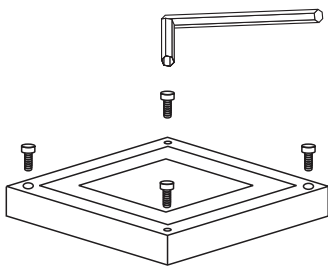

INSTALLATION MANUAL

67132A

100-240V | PAR30 | E27 | 2x75W | IP54 | Die cast

108x108mm

264mm

one
LIGHT

Warnings:

1. Make sure that the product is installed properly before connecting to electricity.
2. Do not cover the fitting.
3. Maintenance and installation should only be carried out by a professional electrician.