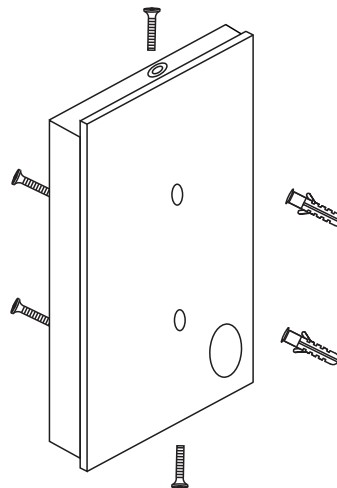

INSTALLATION MANUAL

67132A

100-240V | PAR30 | E27 | 2x75W | IP54 | Die cast

108x108mm

264mm

one
LIGHT

Warnings:

1. Make sure that the product is installed properly before connecting to electricity.
2. Do not cover the fitting.
3. Maintenance and installation should only be carried out by a professional electrician.