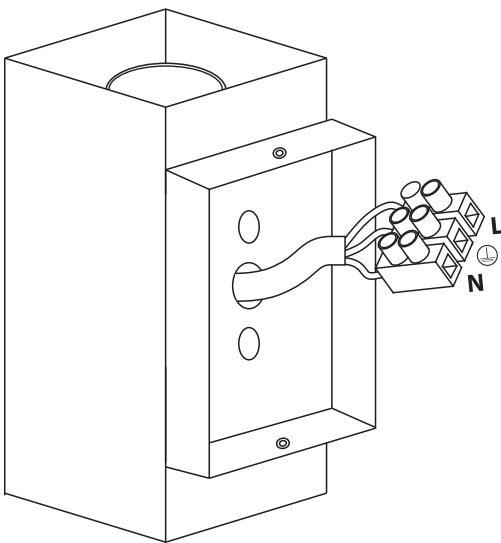

INSTALLATION MANUAL

67132A

100-240V | PAR30 | E27 | 2x75W | IP54 | Die cast

108x108mm

264mm

one
LIGHT

Warnings:

1. Make sure that the product is installed properly before connecting to electricity.
2. Do not cover the fitting.
3. Maintenance and installation should only be carried out by a professional electrician.