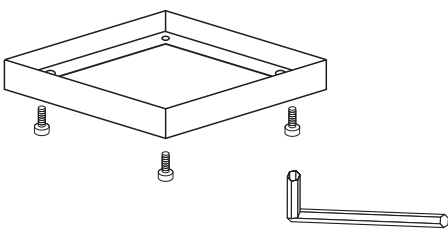

INSTALLATION MANUAL

67132A

108x108mm

264mm

one
LIGHT

100-240V | PAR30 | E27 | 2x75W | IP54 | Die cast

Warnings:

1. Make sure that the product is installed properly before connecting to electricity.
2. Do not cover the fitting.
3. Maintenance and installation should only be carried out by a professional electrician.