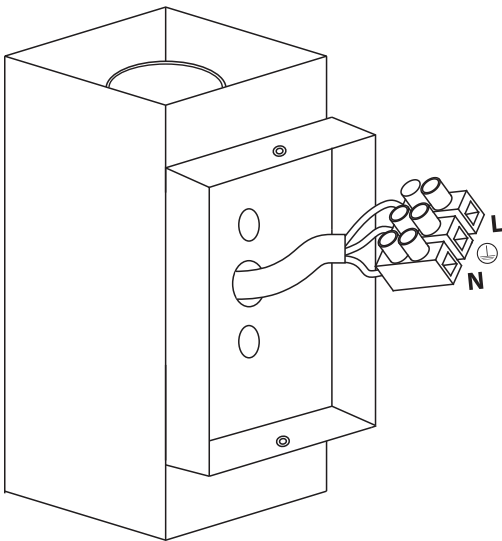

INSTALLATION MANUAL

67132A

108x108mm

264mm

one
LIGHT

100-240V | PAR30 | E27 | 2x75W | IP54 | Die cast

Warnings:

1. Make sure that the product is installed properly before connecting to electricity.
2. Do not cover the fitting.
3. Maintenance and installation should only be carried out by a professional electrician.