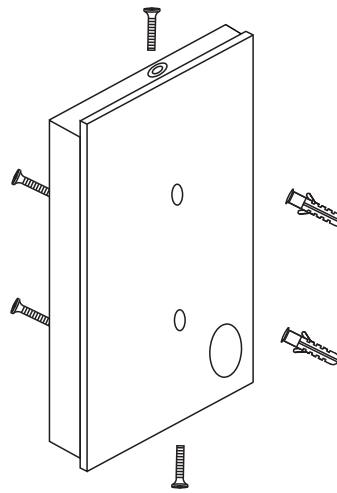

INSTALLATION MANUAL

67132A

108x108mm

264mm

one
LIGHT

100-240V | PAR30 | E27 | 2x75W | IP54 | Die cast

Warnings:

1. Make sure that the product is installed properly before connecting to electricity.
2. Do not cover the fitting.
3. Maintenance and installation should only be carried out by a professional electrician.