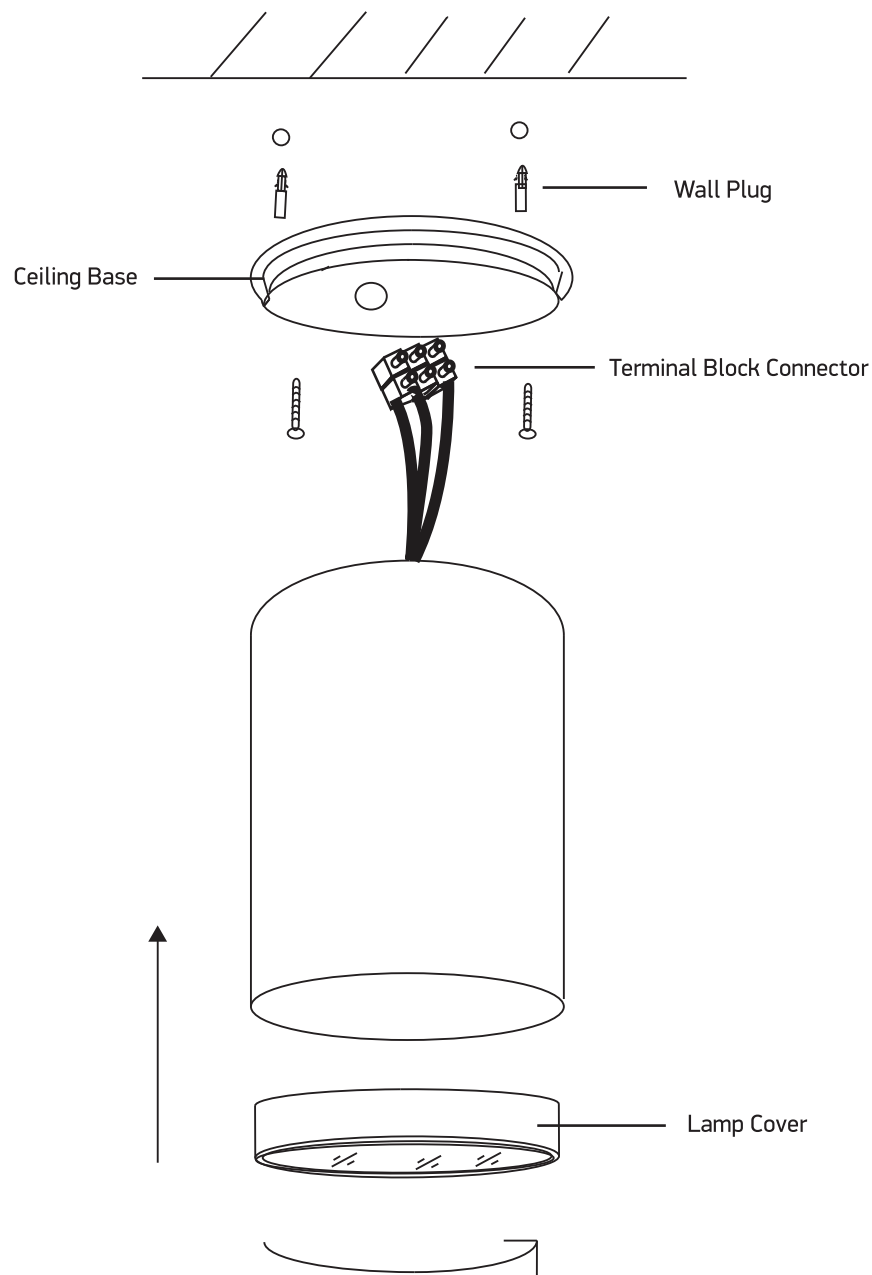

INSTALLATION MANUAL

67132C

106mm

134mm

one
LIGHT

100-240V | PAR30 | E27 | 20W | IP54 | Die cast

Warnings:

1. Make sure that the product is installed properly before connecting to electricity.
2. Do not cover the fitting.
3. Maintenance and installation should only be carried out by a professional electrician.