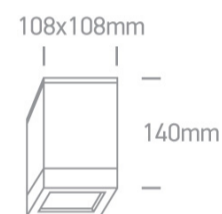

12 Wall & Ceiling>PAR30 Outdoor Cubes Die cast

67132D/AN

75W PAR30 E27 Die Cast, PAR30 Outdoor Cubes.

Complies with standard EN60598-1 and any other specific standards

Downloads

Dimensions

Physical Specification

Item Group	12 Wall & Ceiling
Family	PAR30 Outdoor Cubes Die cast
Order Code	67132D/AN
Colour	Anthracite
Material	Die Cast
Shape	Circular
Surface Ceiling	Yes
Indoor	Yes
Outdoor	Yes
Adjustable	No

Electrical Characteristics