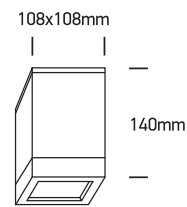

INSTALLATION MANUAL

67132D

100-240V | PAR30 | E27 | 75W | IP54 | Die cast

Warnings:

1. Make sure that the product is installed properly before connecting to electricity.
2. Do not cover the fitting.
3. Maintenance and installation should only be carried out by a professional electrician.