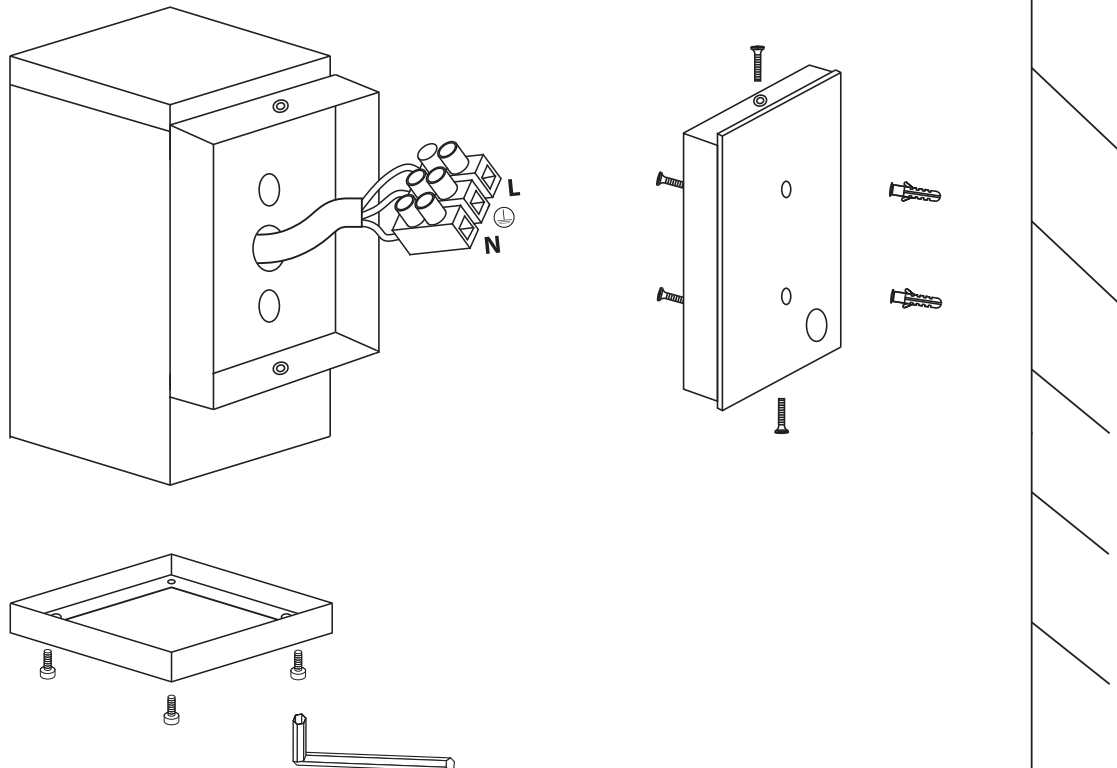

INSTALLATION MANUAL

67132F

100-240V | PAR30 | E27 | 75W | IP54 | Die cast

Warnings:

1. Make sure that the product is installed properly before connecting to electricity.
2. Do not cover the fitting.
3. Maintenance and installation should only be carried out by a professional electrician.