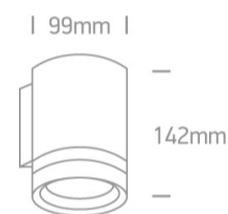

13 Wall &amp; Ceiling&gt;The GX53 Outdoor Range Die cast

**67134E/G**

9W GX53 Die Cast Outdoor Range, IP54

Complies with standard EN60598-1 and any other specific standards

## Dimensions