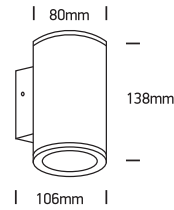

INSTALLATION MANUAL

67138

ecolight

230V | 2x6W | IP54 | Die cast
Complete with driver.

one
LIGHT

Warnings:

1. Make sure that the product is installed properly before connecting to electricity.
2. Do not cover the fitting.
3. Maintenance and installation should only be carried out by a professional electrician.