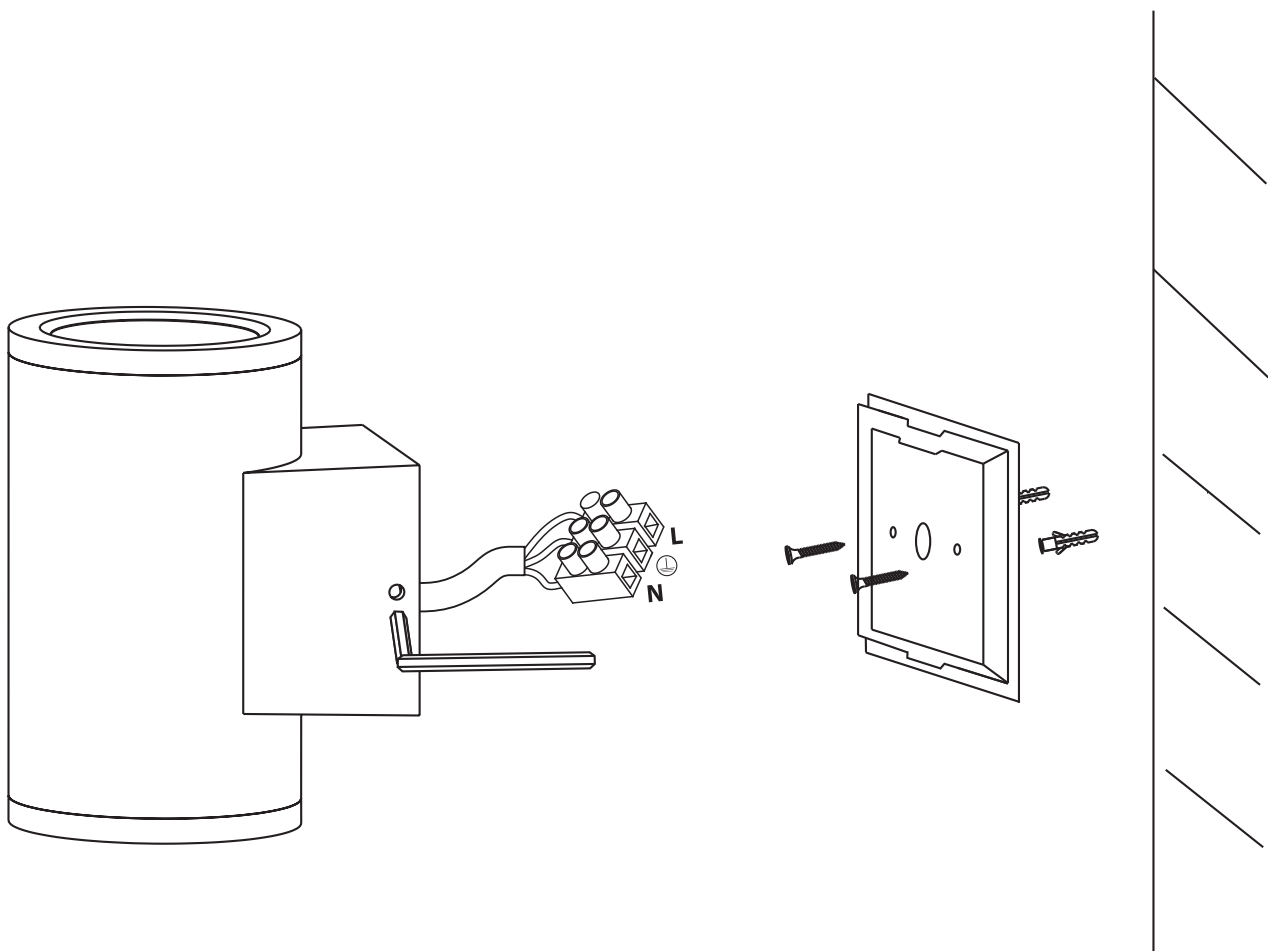

INSTALLATION MANUAL

67138

ecolight

230V | 2x6W | IP54 | Die cast
Complete with driver.

one
LIGHT

Warnings:

1. Make sure that the product is installed properly before connecting to electricity.
2. Do not cover the fitting.
3. Maintenance and installation should only be carried out by a professional electrician.