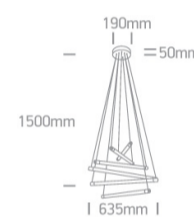

## Dimensions

## Physical Specification

Item Group	18 Decorative
Family	The Light Bars
Order Code	63056/BBS
Colour	Brushed Brass
Material	Aluminium + Steel
Diffuser Material	Acrylic
Shape	Circular
Height	1500mm
Diameter	635mm
Suspended Ceiling	Yes
Indoor	Yes
Adjustable	No