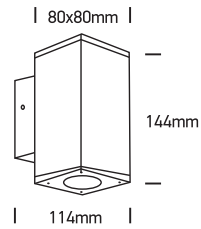

# INSTALLATION MANUAL

67138A

**ecolight**

230V | 2x6W | IP54 | Die cast  
Complete with driver.

**one**  
LIGHT