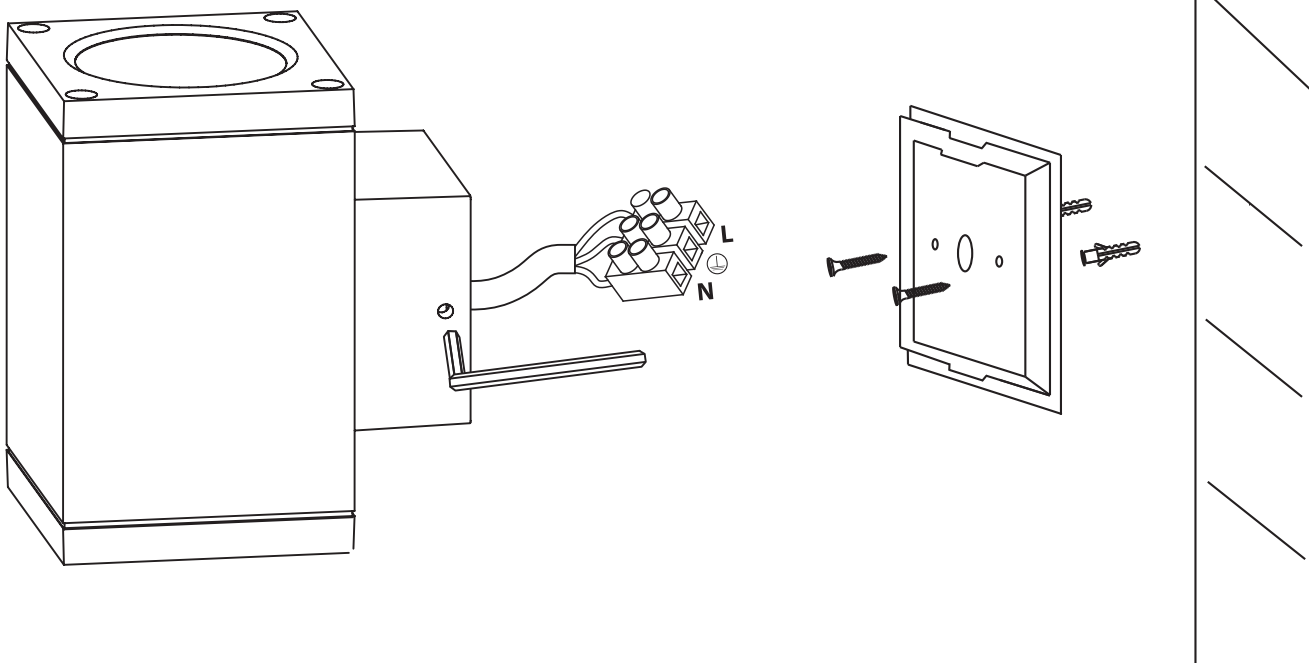

# INSTALLATION MANUAL

67138A

**ecolight**

230V | 2x6W | IP54 | Die cast  
Complete with driver.

**one**  
LIGHT