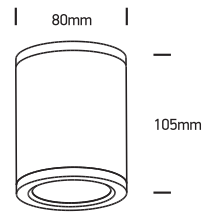

INSTALLATION MANUAL

67138C

ecolight

Ra>80

one
LIGHT

100-240V | 6W | IP54 | Die cast
Complete with driver.

Warnings:

1. Make sure that the product is installed properly before connecting to electricity.
2. Do not cover the fitting.
3. Maintenance and installation should only be carried out by a professional electrician.