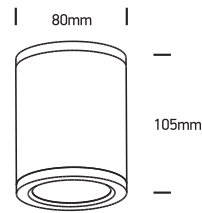

# INSTALLATION MANUAL

67138C

**ecolight**

Ra>80

100-240V | 6W | IP54 | Die cast  
Complete with driver.

**one**  
LIGHT