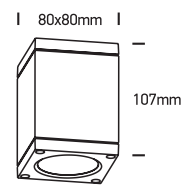

INSTALLATION MANUAL

67138D

ecolight

100-240V | 6W | IP54 | Die cast
Complete with 500mA driver.

80
CRI

one
LIGHT

A

B