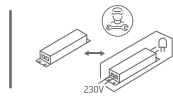

INSTALLATION MANUAL

67138D

ecolight

100-240V | 6W | IP54 | Die cast
Complete with 500mA driver.

**80
CRI**

one
LIGHT

A

B