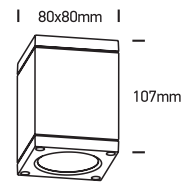

INSTALLATION MANUAL

67138D

ecolight

100-240V | 6W | IP54 | Die cast
Complete with 500mA driver.

**80
CRI**

one
LIGHT

A

B