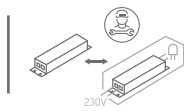

INSTALLATION MANUAL

67138E

ecolight

100-240V | COB LED | 6W | IP54 | Die cast
Complete with 500mA driver.

**80
CRI**

one
LIGHT

Warnings:

1. Make sure that the product is installed properly before connecting to electricity.
2. Do not cover the fitting.
3. Maintenance and installation should only be carried out by a professional electrician.