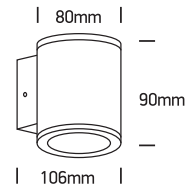

INSTALLATION MANUAL

67138E

ecolight

100-240V | COB LED | 6W | IP54 | Die cast
Complete with 500mA driver.

**80
CRI**

one
LIGHT

Warnings:

1. Make sure that the product is installed properly before connecting to electricity.
2. Do not cover the fitting.
3. Maintenance and installation should only be carried out by a professional electrician.