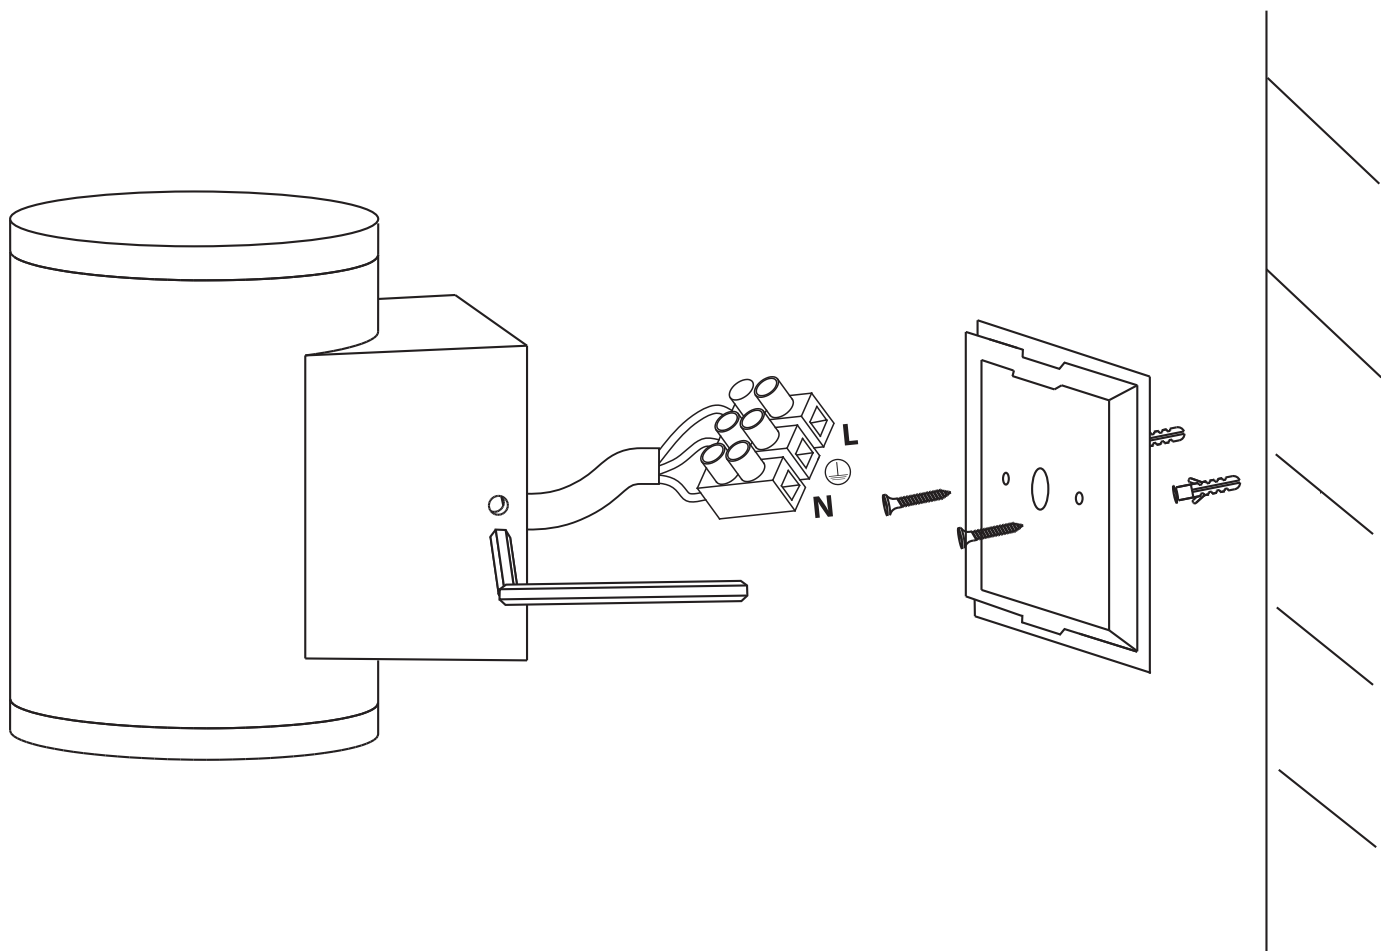

INSTALLATION MANUAL

67138E

ecolight

100-240V | COB LED | 6W | IP54 | Die cast
Complete with 500mA driver.

**80
CRI**

one
LIGHT

Warnings:

1. Make sure that the product is installed properly before connecting to electricity.
2. Do not cover the fitting.
3. Maintenance and installation should only be carried out by a professional electrician.