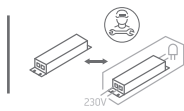

# INSTALLATION MANUAL

67138E

**ecolight**

100-240V | COB LED | 6W | IP54 | Die cast  
Complete with 500mA driver.

**80  
CRI**

**one**  
LIGHT