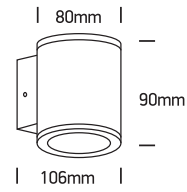

# INSTALLATION MANUAL

67138E

**ecolight**

100-240V | COB LED | 6W | IP54 | Die cast  
Complete with 500mA driver.

**80  
CRI**

**one**  
LIGHT