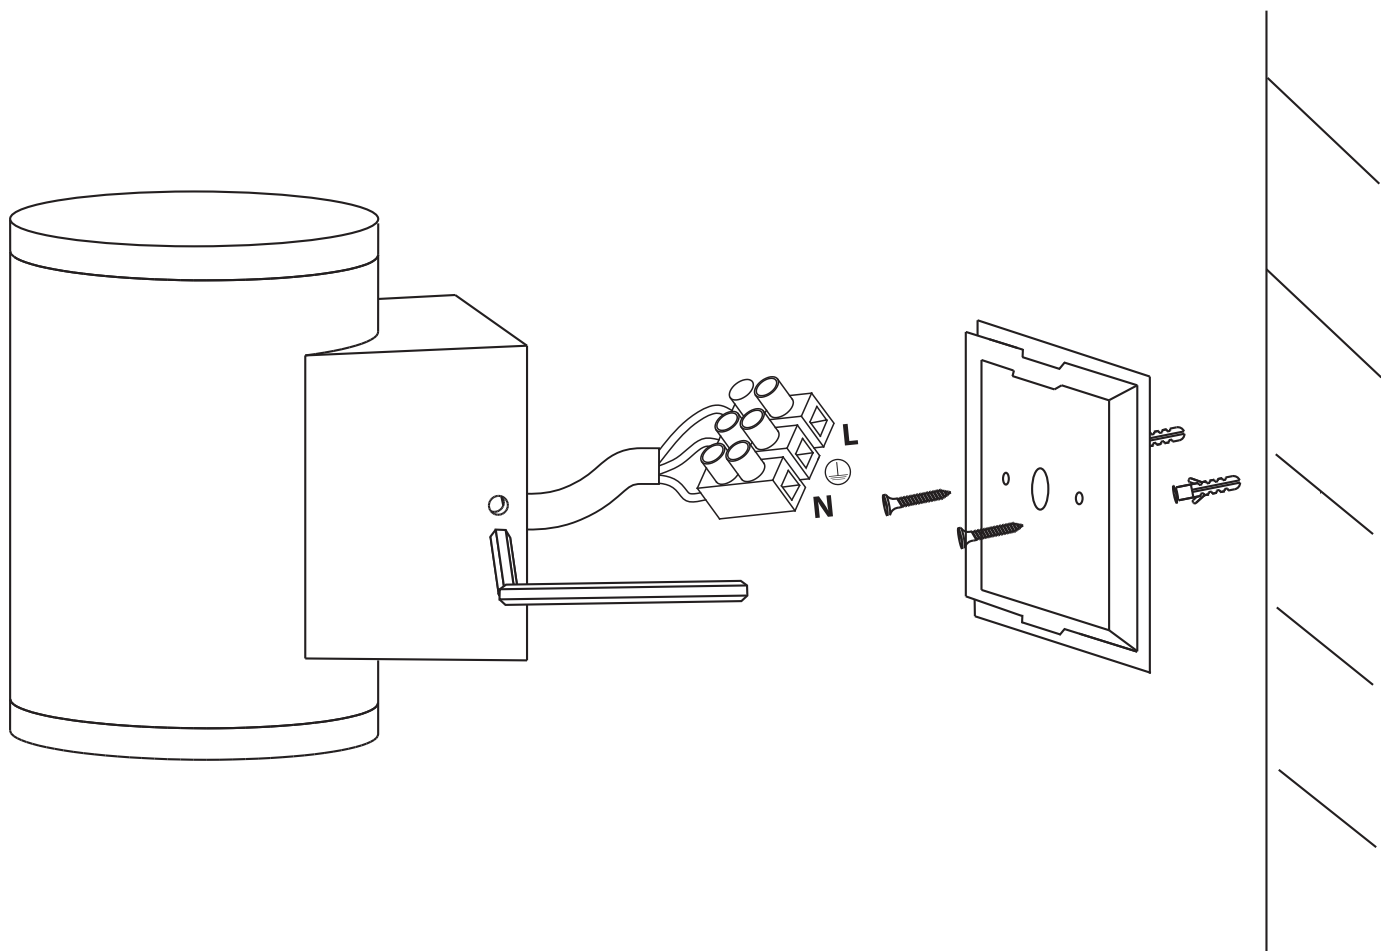

# INSTALLATION MANUAL

67138E

**ecolight**

100-240V | COB LED | 6W | IP54 | Die cast  
Complete with 500mA driver.

**80  
CRI**

**one**  
LIGHT