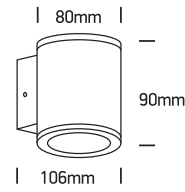

# INSTALLATION MANUAL

67138E

**ecolight**

100-240V | COB LED | 6W | IP54 | Die cast  
Complete with 500mA driver.

**80  
CRI**