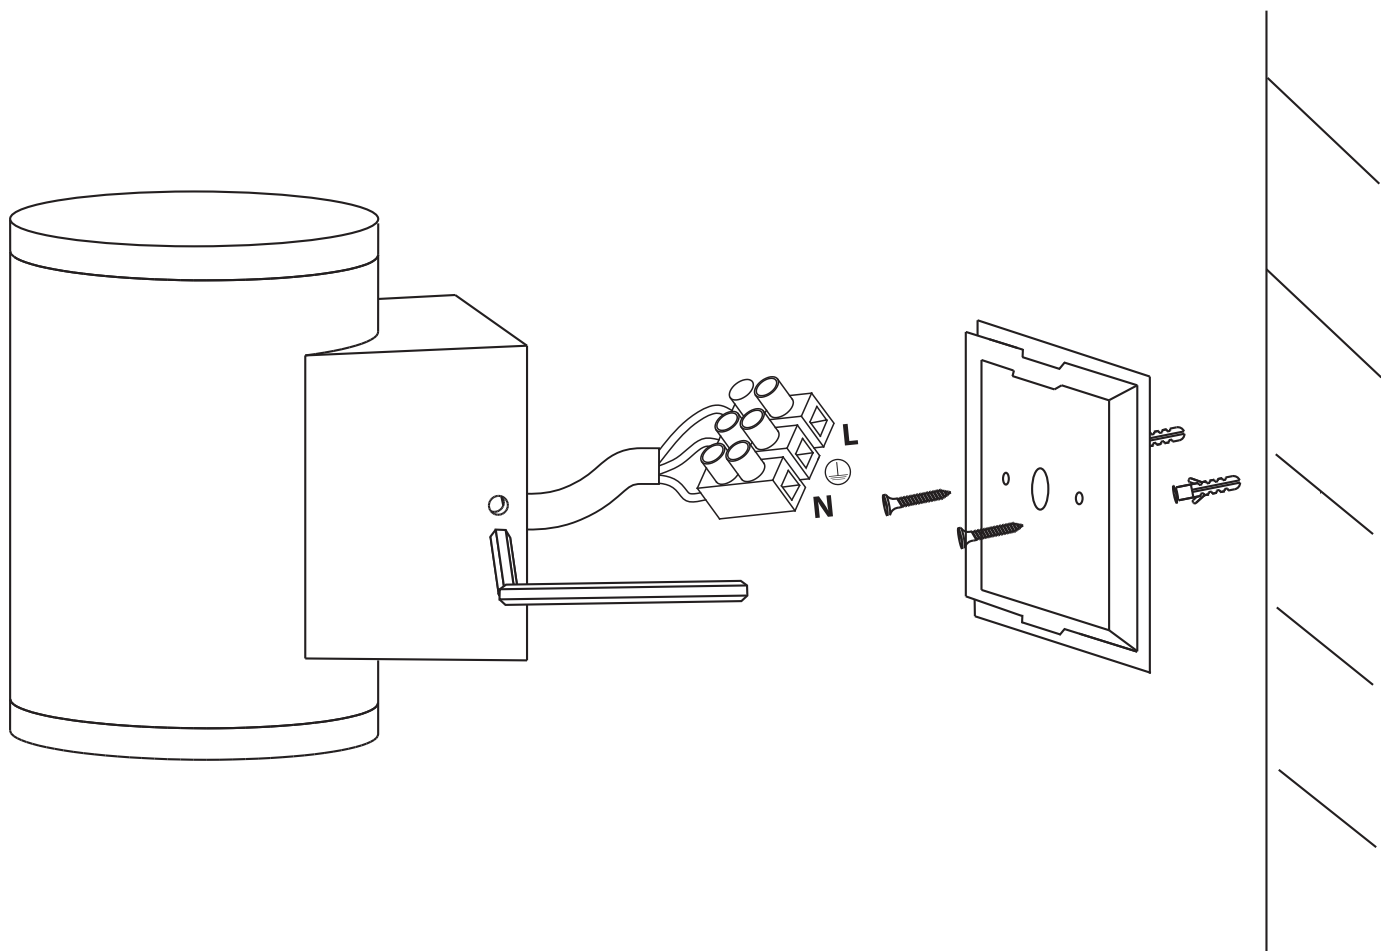

# INSTALLATION MANUAL

67138E

**ecolight**

100-240V | COB LED | 6W | IP54 | Die cast  
Complete with 500mA driver.

**80  
CRI**