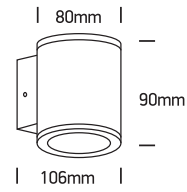

# INSTALLATION MANUAL

67138E

**ecolight**

100-240V | COB LED | 6W | IP54 | Die cast  
Complete with 500mA driver.

**80  
CRI**