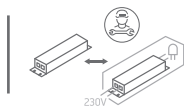

# INSTALLATION MANUAL

67138E

**ecolight**

100-240V | COB LED | 6W | IP54 | Die cast  
Complete with 500mA driver.

**80  
CRI**