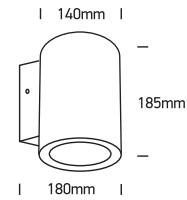

# INSTALLATION MANUAL

67138EL

**ecolight**

80  
CRI

230V | COB LED | 20W | IP65 | Die cast  
AC LED.

**one**  
LIGHT