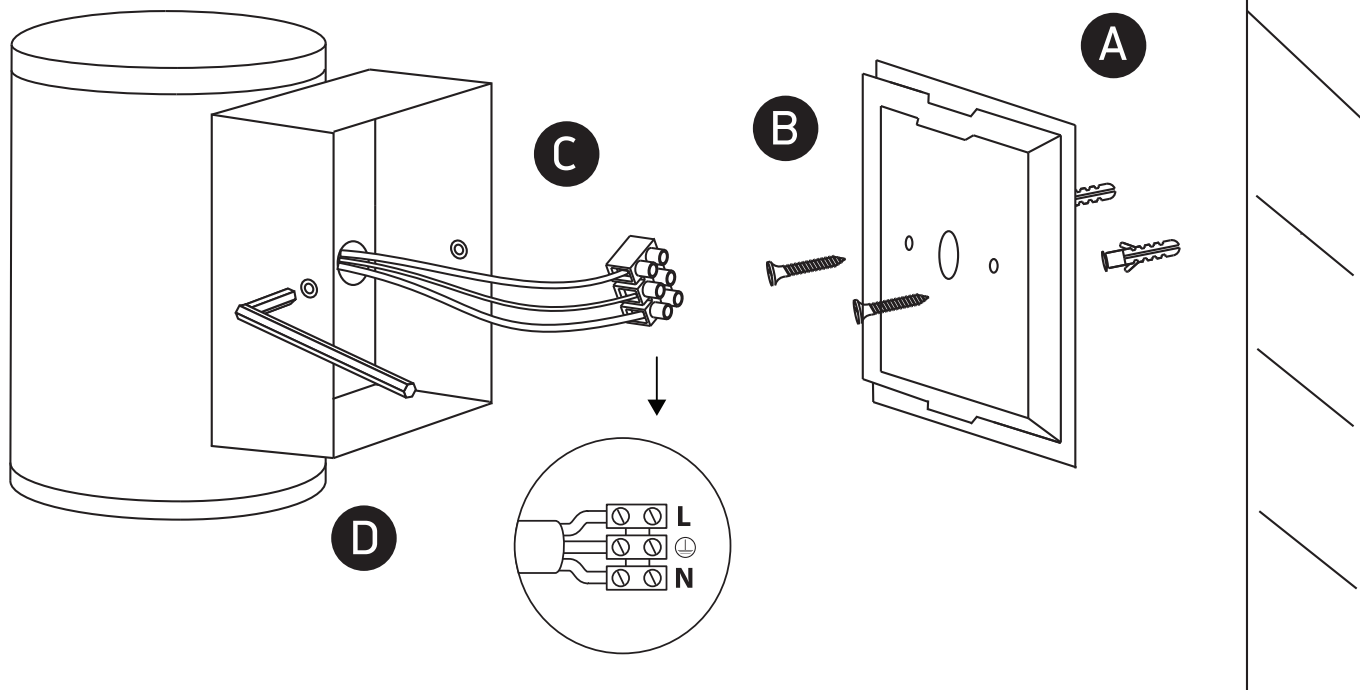

# INSTALLATION MANUAL

67138EL

**ecolight**

80  
CRI

230V | COB LED | 20W | IP65 | Die cast  
AC LED.

**one**  
LIGHT

## Warnings:

1. Make sure that the product is installed properly before connecting to electricity.
2. Do not cover the fitting.
3. Maintenance and installation should only be carried out by a professional electrician.