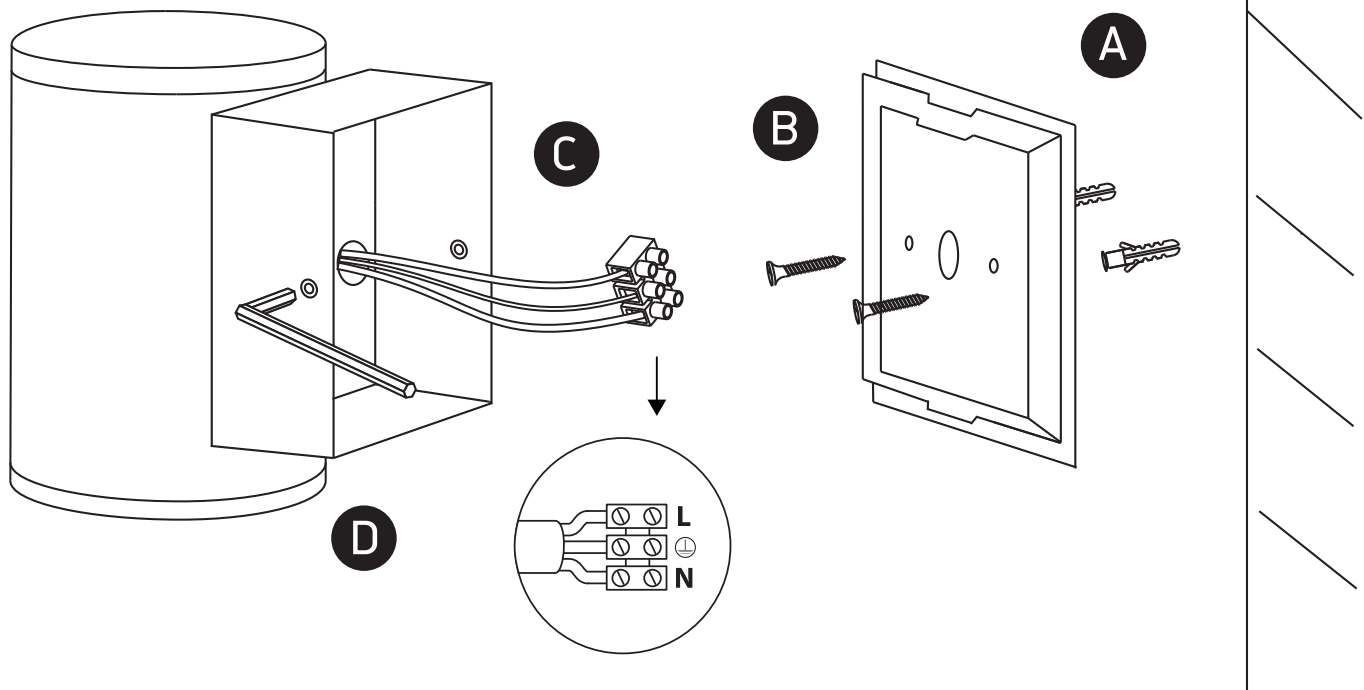

INSTALLATION MANUAL

67138EL

ecolight

80
CRI

230V | COB LED | 20W | IP65 | Die cast
AC LED.

one
LIGHT

Warnings:

1. Make sure that the product is installed properly before connecting to electricity.
2. Do not cover the fitting.
3. Maintenance and installation should only be carried out by a professional electrician.