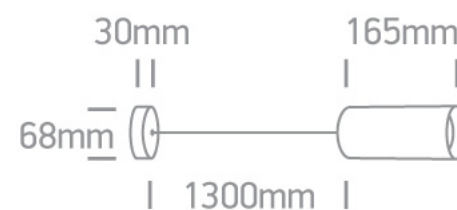

17 Pendants > Cylinder Pendants

63105N/B

GU10 10W Dark Light mini Pendant, IP20.

Complies with standard EN60598-1 and any other specific standards.

Downloads

Dimensions

Gallery

Physical Specification

Material

Aluminium

Shape

Circular

Height

165mm

Diameter	68mm
Suspended Ceiling	Yes
Indoor	Yes
Adjustable	No

Electrical Characteristics

Illumination Data

Illumination Diagram	
Dark Light	Yes

Packing Info

Box Length	27cm
Box Width	9cm
Box Height	9cm
Pcs/Carton	24

Barcode

5291889055563

Завантажено з e27.com.ua

HS Code