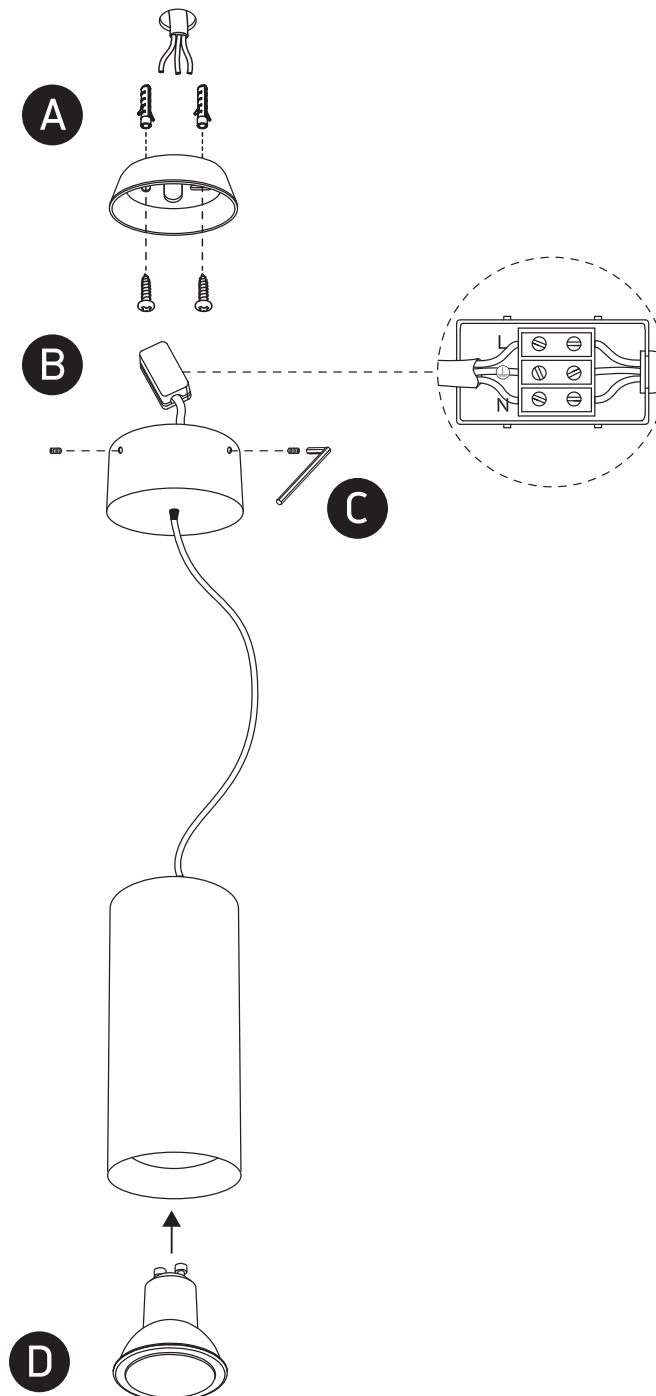

INSTALLATION MANUAL

63105N

100-240V | MR16 | GU10 | 10W | IP20 | Aluminium

130cm

Warnings:

1. Make sure that the product is installed properly before connecting to electricity.
2. Do not cover the fitting.
3. Maintenance and installation should only be carried out by a professional electrician.