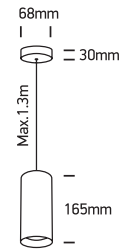

INSTALLATION MANUAL

63105N

100-240V | MR16 | GU10 | 10W | IP20 | Aluminium

130cm

Warnings:

1. Make sure that the product is installed properly before connecting to electricity.
2. Do not cover the fitting.
3. Maintenance and installation should only be carried out by a professional electrician.