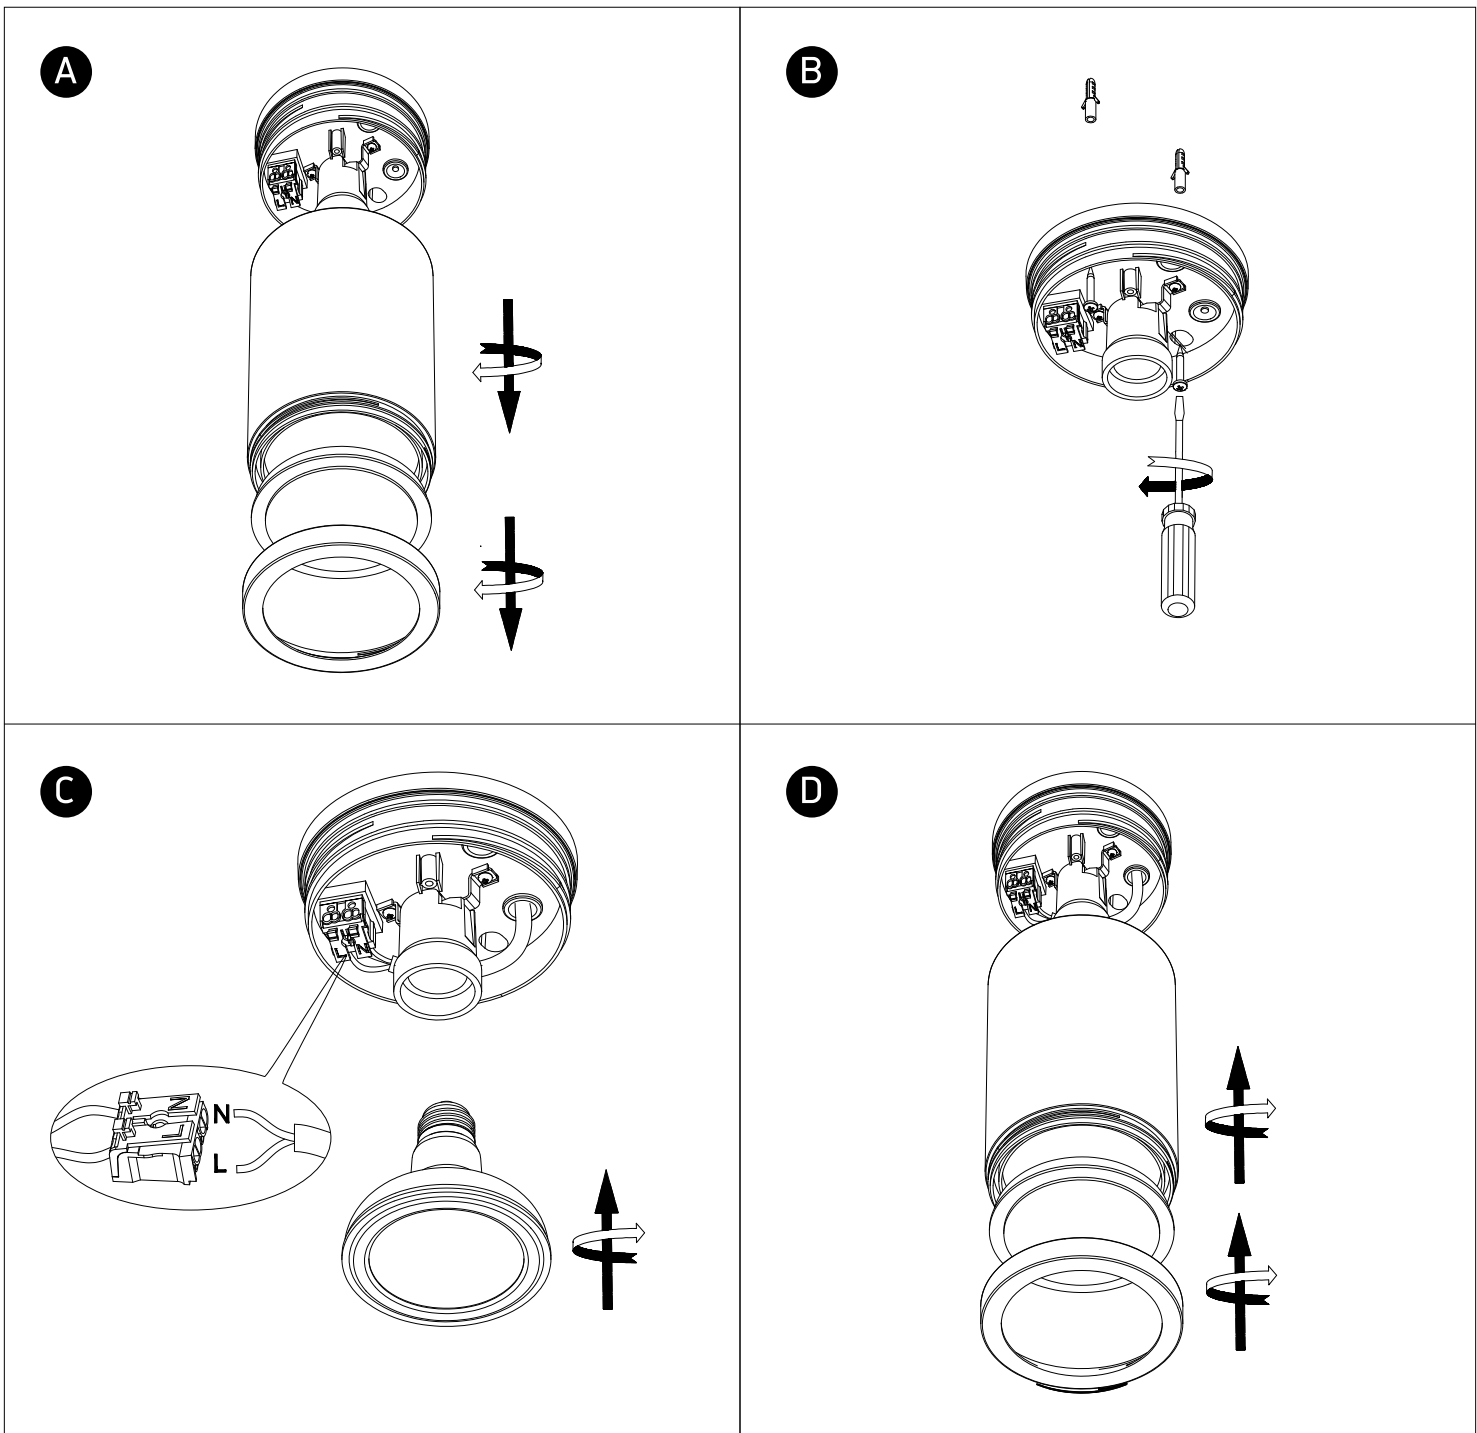

INSTALLATION MANUAL

67142C

100-240V | PAR30 | E27 | 10W | IP65 | ABS + PC

Warnings:

1. Make sure that the product is installed properly before connecting to electricity.
2. Do not cover the fitting.
3. Maintenance and installation should only be carried out by a professional electrician.