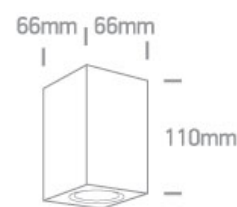

12 Wall & Ceiling>The GU10 Outdoor Cube Lights ABS+PC

67142D/AN

GU10 ceiling cube, IP65.

Complies with standard EN60598-1 and any other specific standards.

Downloads

Dimensions

Physical Specification

Item Group	12 Wall & Ceiling
Family	The GU10 Outdoor Cube Lights ABS+PC
Order Code	67142D/AN
Colour	Anthracite
Material	ABS
Diffuser Material	PC
Shape	Rectangular
Length	66mm
Width	66mm
Height	110mm
Surface Ceiling	Yes
Indoor	Yes

Outdoor

Yes

[Завантажено з e27.com.ua](http://e27.com.ua)

Adjustable

No

IK Rating

6

Electrical Characteristics