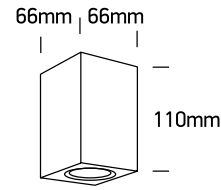

INSTALLATION MANUAL

67142D

100-240V | MR16 | GU10 | 6W | IP65 | ABS + PC

Warnings:

1. Make sure that the product is installed properly before connecting to electricity.
2. Do not cover the fitting.
3. Maintenance and installation should only be carried out by a professional electrician.