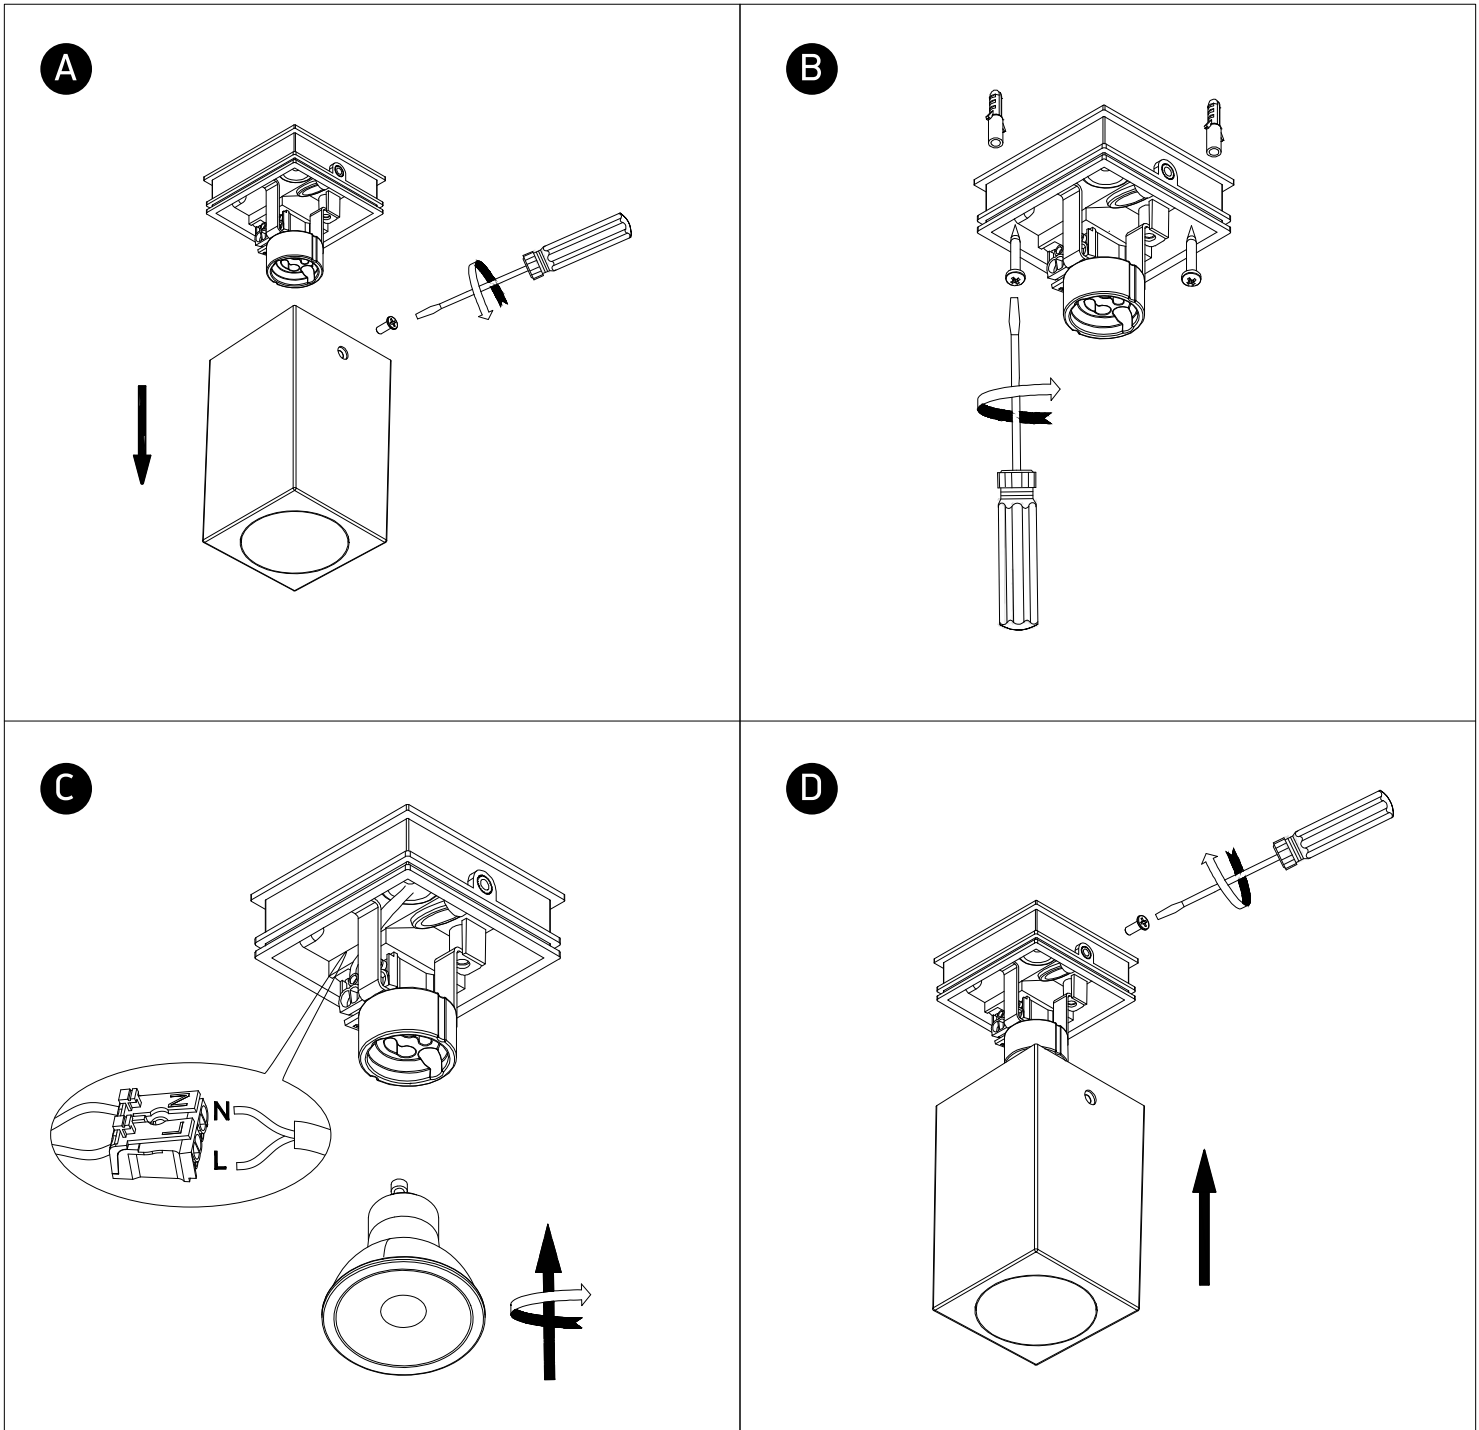

INSTALLATION MANUAL

67142D

100-240V | MR16 | GU10 | 6W | IP65 | ABS + PC

Warnings:

1. Make sure that the product is installed properly before connecting to electricity.
2. Do not cover the fitting.
3. Maintenance and installation should only be carried out by a professional electrician.