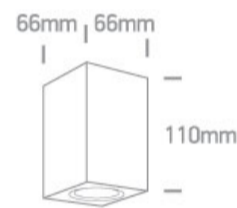

12 Wall & Ceiling>The GU10 Outdoor Cube Lights ABS+PC

67142D/B

GU10 ceiling cube, IP65.

Complies with standard EN60598-1 and any other specific standards.

Downloads

Dimensions

Physical Specification

Item Group	12 Wall & Ceiling
Family	The GU10 Outdoor Cube Lights ABS+PC
Order Code	67142D/B
Colour	Black
Material	ABS
Diffuser Material	PC
Shape	Rectangular
Length	66mm
Width	66mm
Height	110mm
Surface Ceiling	Yes
Indoor	Yes

Outdoor	Yes
Adjustable	No
IK Rating	6

Electrical Characteristics

Gear	No
------	----

Fitting + Driver

Input Voltage	100-240V
50 Hz	Yes
60 Hz	Yes
Safety Class	
Power(Watts)	6W
IP Rating	IP65
Light Source	Replaceable lamp
Lamp Holder	GU10
Number of Lamps	1
Dimmable	N/A
F Mark	