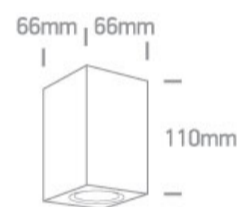

12 Wall & Ceiling>The GU10 Outdoor Cube Lights ABS+PC

67142D/W

GU10 ceiling cube, IP65.

Complies with standard EN60598-1 and any other specific standards.

Downloads

Dimensions

Physical Specification

Item Group	12 Wall & Ceiling
Family	The GU10 Outdoor Cube Lights ABS+PC
Order Code	67142D/W
Colour	White
Material	ABS
Diffuser Material	PC
Shape	Rectangular
Length	66mm
Width	66mm
Height	110mm
Surface Ceiling	Yes
Indoor	Yes